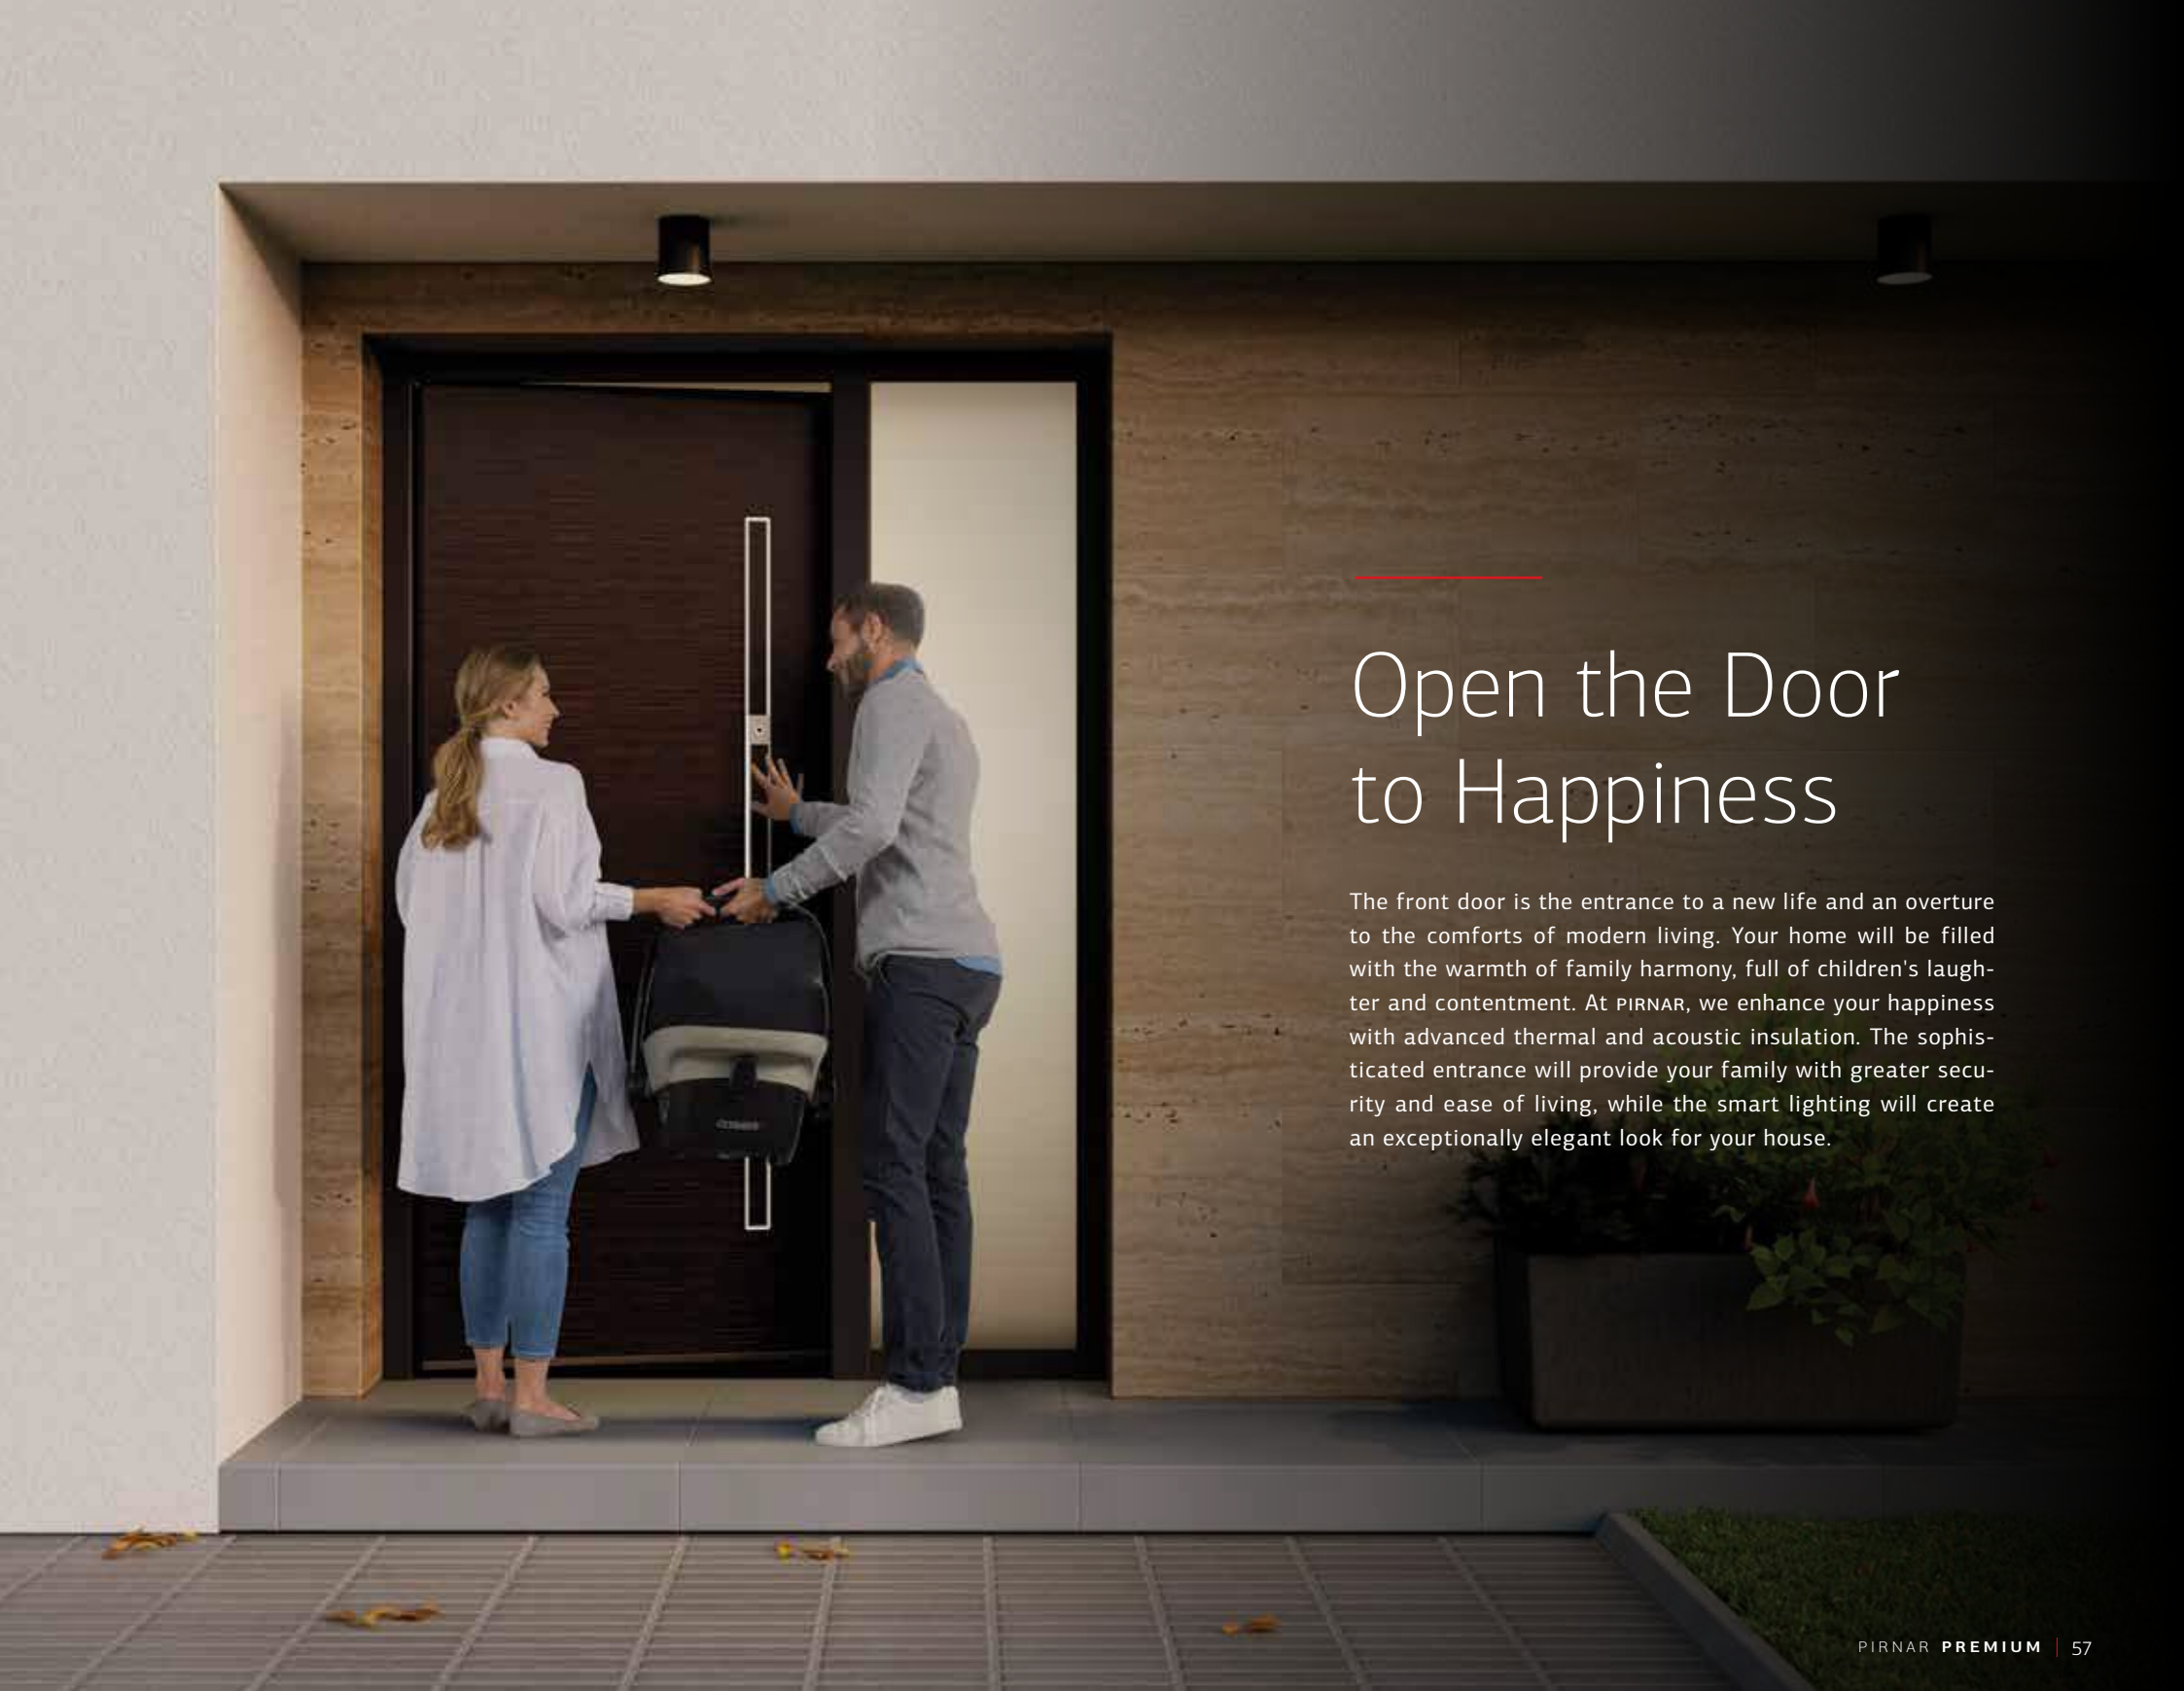

Open the Door to Happiness

The front door is the entrance to a new life and an overture to the comforts of modern living. Your home will be filled with the warmth of family harmony, full of children's laughter and contentment. At PIRNAR, we enhance your happiness with advanced thermal and acoustic insulation. The sophisticated entrance will provide your family with greater security and ease of living, while the smart lighting will create an exceptionally elegant look for your house.