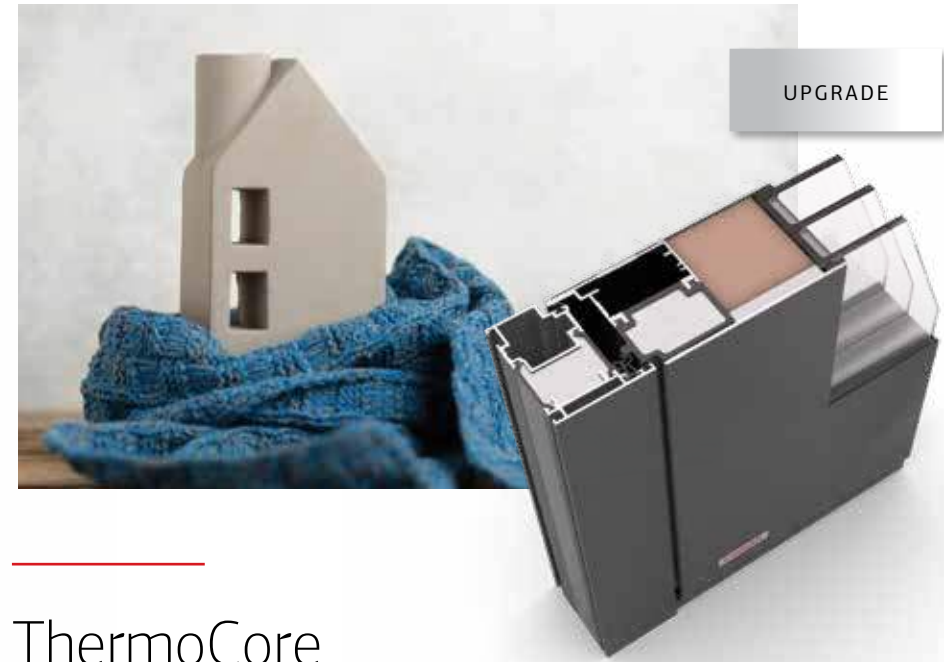

ThermoCore

Thermal Insulation for more Heat and Additional Savings on Heating in Residential Houses.

ThermoCore is a front door for residential houses with a significantly higher thermal insulation rating. The ultra-thin glass nanofiber panels, combined with other insulating materials, help reduce energy consumption and thus save on heating costs. Thermal conductivity is almost 20 % better than a standard door.

Thermal insulation panel: **ThermoCore**

Thermal transmittance: $U_d = \text{from } 0,59 \text{ W/(m}^2\text{K)}$

Soundproofing: $R_w (C; C_{tr}) = \text{to } 29 (-1; -4) \text{ dB}$