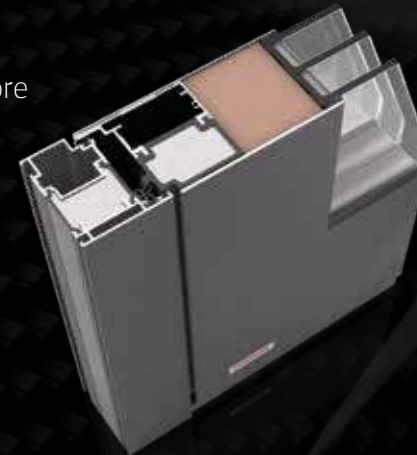

PREMIUM CarbonCore

*The world's Strongest Carbon Fibre
Front Door Construction*

Construction is at the heart of every top-quality front door. CarbonCore is the world's only patented carbon construction developed exclusively for front doors. Carbon fibre is extremely light, rigid and several times stronger than steel, so the door will not warp in the scorching sun or the coldest winters. CarbonCore allows for easier installation without warping, reduces delivery and installation defects, lessens the environmental impact and shortens the production and sales process.

**GERMAN
INNOVATION
AWARD '22
WINNER**

PREMIUM
CarbonCore
LEVEL