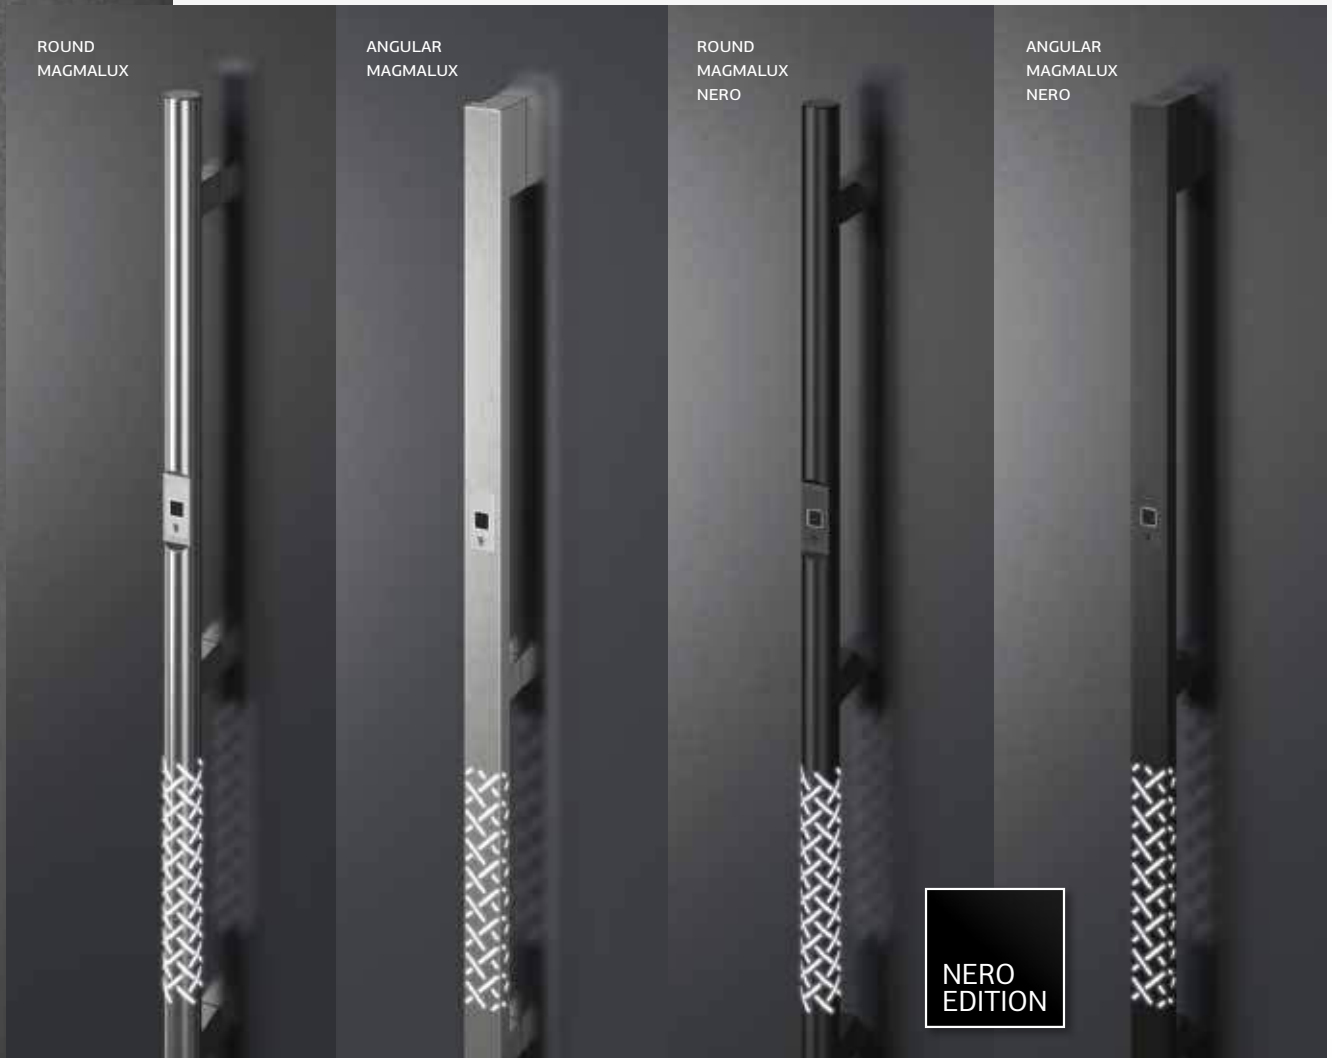

GERMAN
DESIGN
AWARD
SPECIAL
2019

Welcome to
PIRNAR's
digital world

MAGMALUX

An astonishing game of light, where your hand touches the doorknob or handle. Playful patterns facilitate an unfathomable game of reflections, which transforms a prestigious door into an even more illustrious entrance. PIRNAR's patented technology.