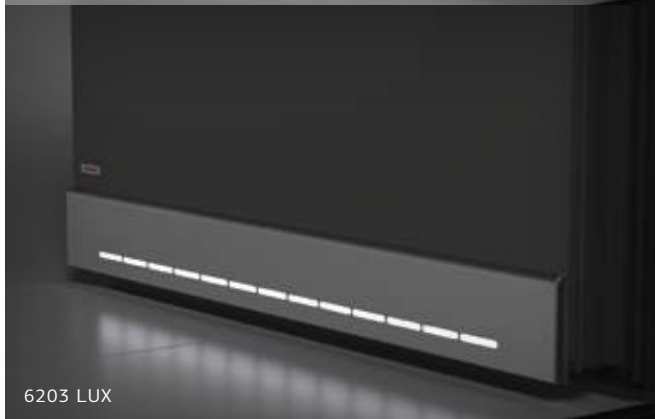

6203

LUX ambient floor lighting

6203 LUX