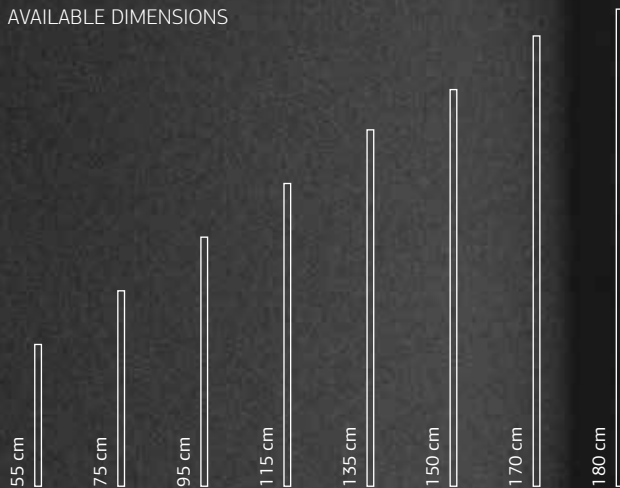

AVAILABLE DIMENSIONS

Please contact the Sales Department for further details on the full range of handles and illumination upgrades.

BASIC SHAPES

ROUND

ROUND NERO

ANGULAR

ANGULAR NERO

NERO
EDITION