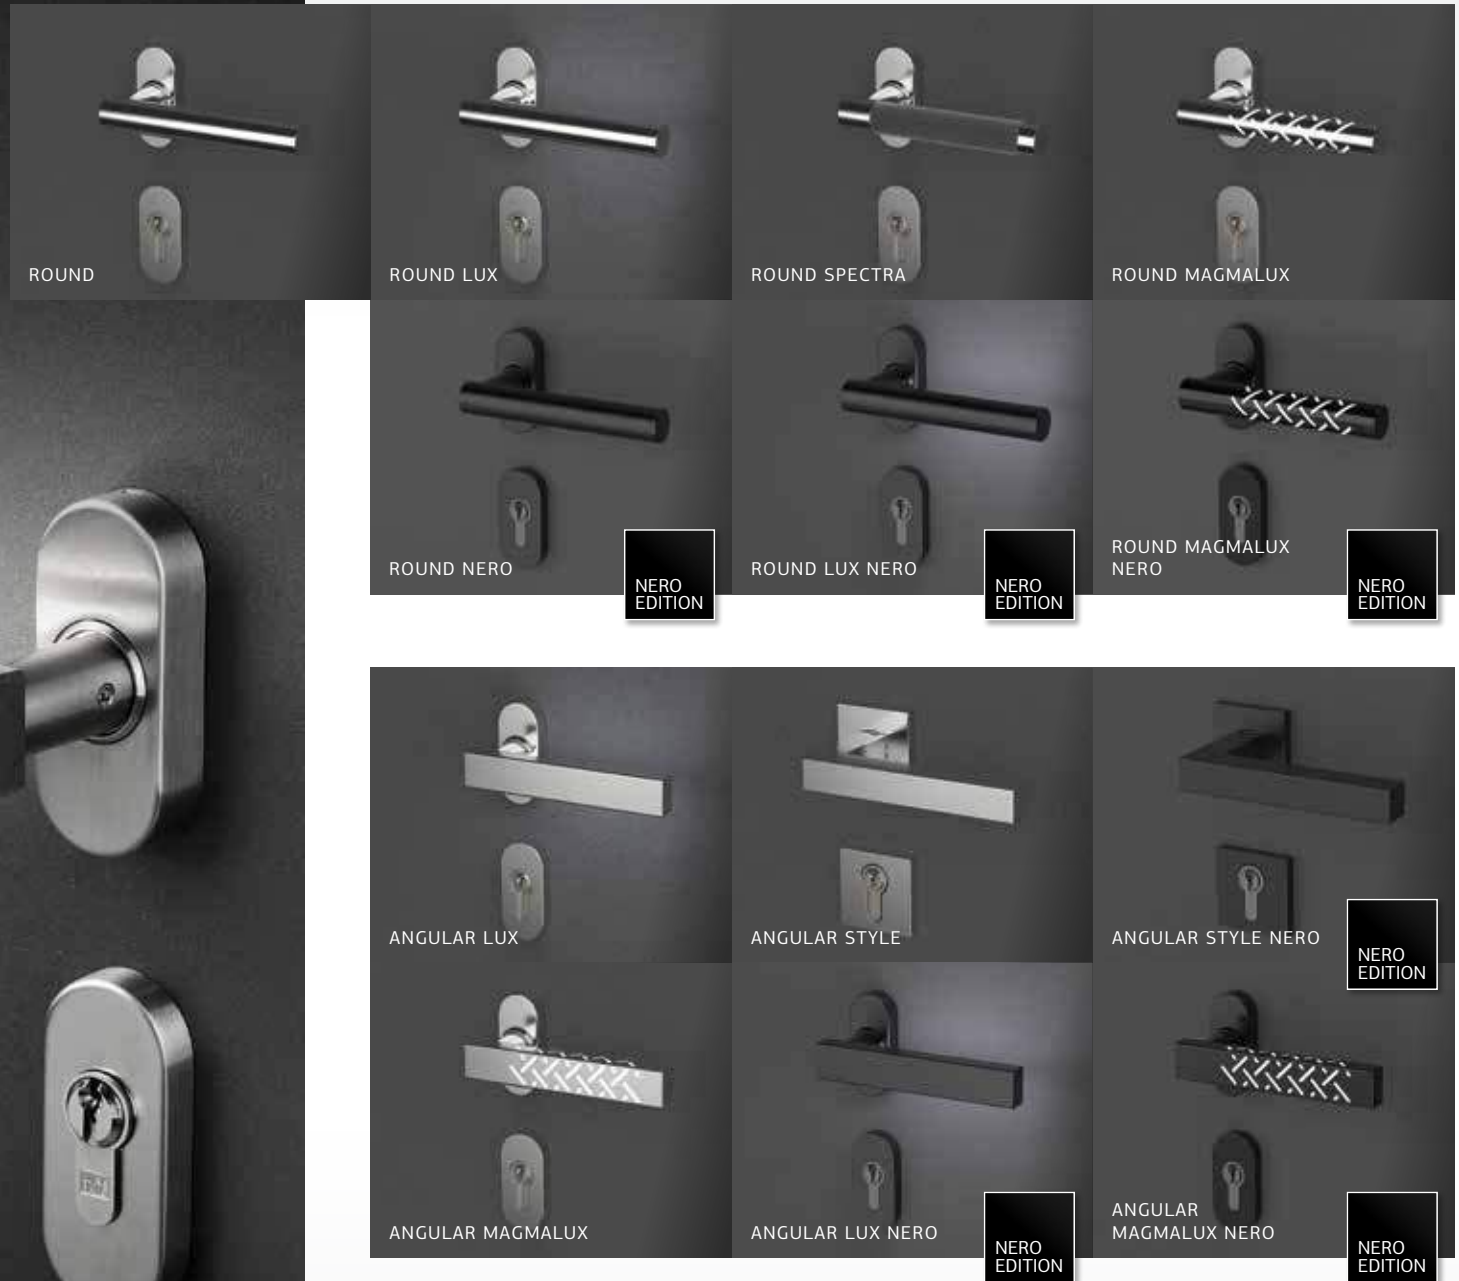

Additional Equipment

The choice of door handle and accessories underlines your style and leaves no doubt about your sense of aesthetics.

Please contact the Sales Department for further details on the full range of handles and illumination upgrades.