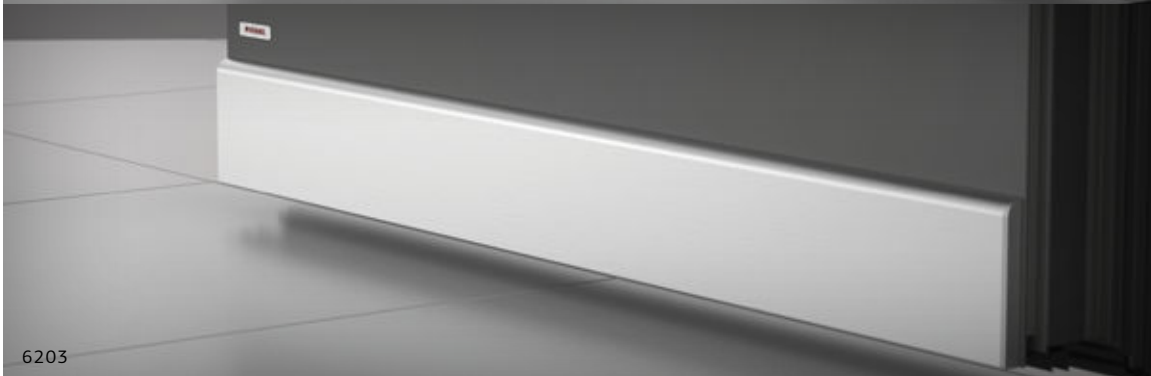

STAINLESS STEEL PROTECTIVE TRIM

6267