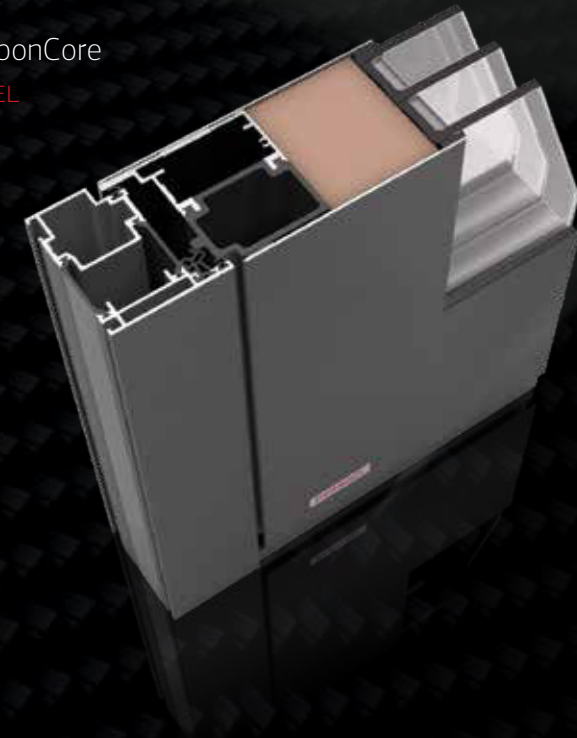

CarbonCore
SOFT

CarbonCore

*The world's Strongest Carbon Fibre
Front Door Construction*

Construction is at the heart of every top-quality front door. CarbonCore is the world's only patented carbon construction developed exclusively for front doors. Carbon fibre is extremely light, rigid and several times stronger than steel, so the door will not warp in the scorching sun or the coldest winters. CarbonCore allows for easier installation without warping, reduces delivery and installation defects, lessens the environmental impact and shortens the production and sales process.

CarbonCore
LEVEL