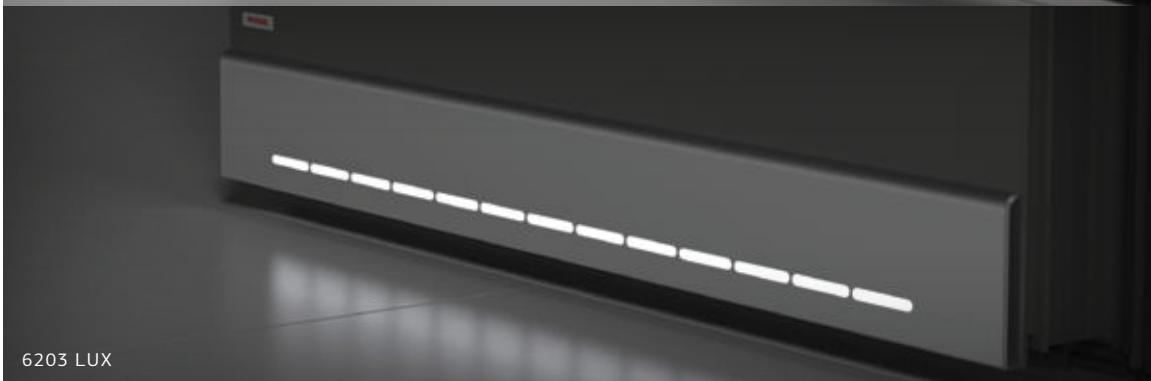

6203

6203 LUX