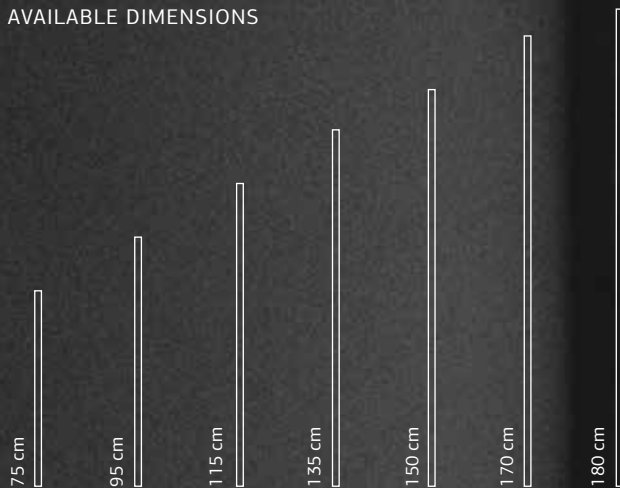

Bar handles to make an entrance with

Handles are the most personal part of the door. Every resident touches it at least a thousand times a year, which is why PIRNAR pays special attention to them. We select one of the basic forms, either round or angular, and determine the exact length choosing from 750 mm, 950 mm, 1150 mm, 1350 mm, 1500 mm, 1700 mm or 1800 mm. To ensure the best impression and a personal touch, we have created several series of unique illumination upgrades of handles that use patented technology and that were awarded the prestigious international German Design Award Special 2019.

AVAILABLE DIMENSIONS

Please contact the Sales Department for further details on the full range of handles and illumination upgrades.

ROUND

NERO
EDITION

ANGULAR

NERO
EDITION