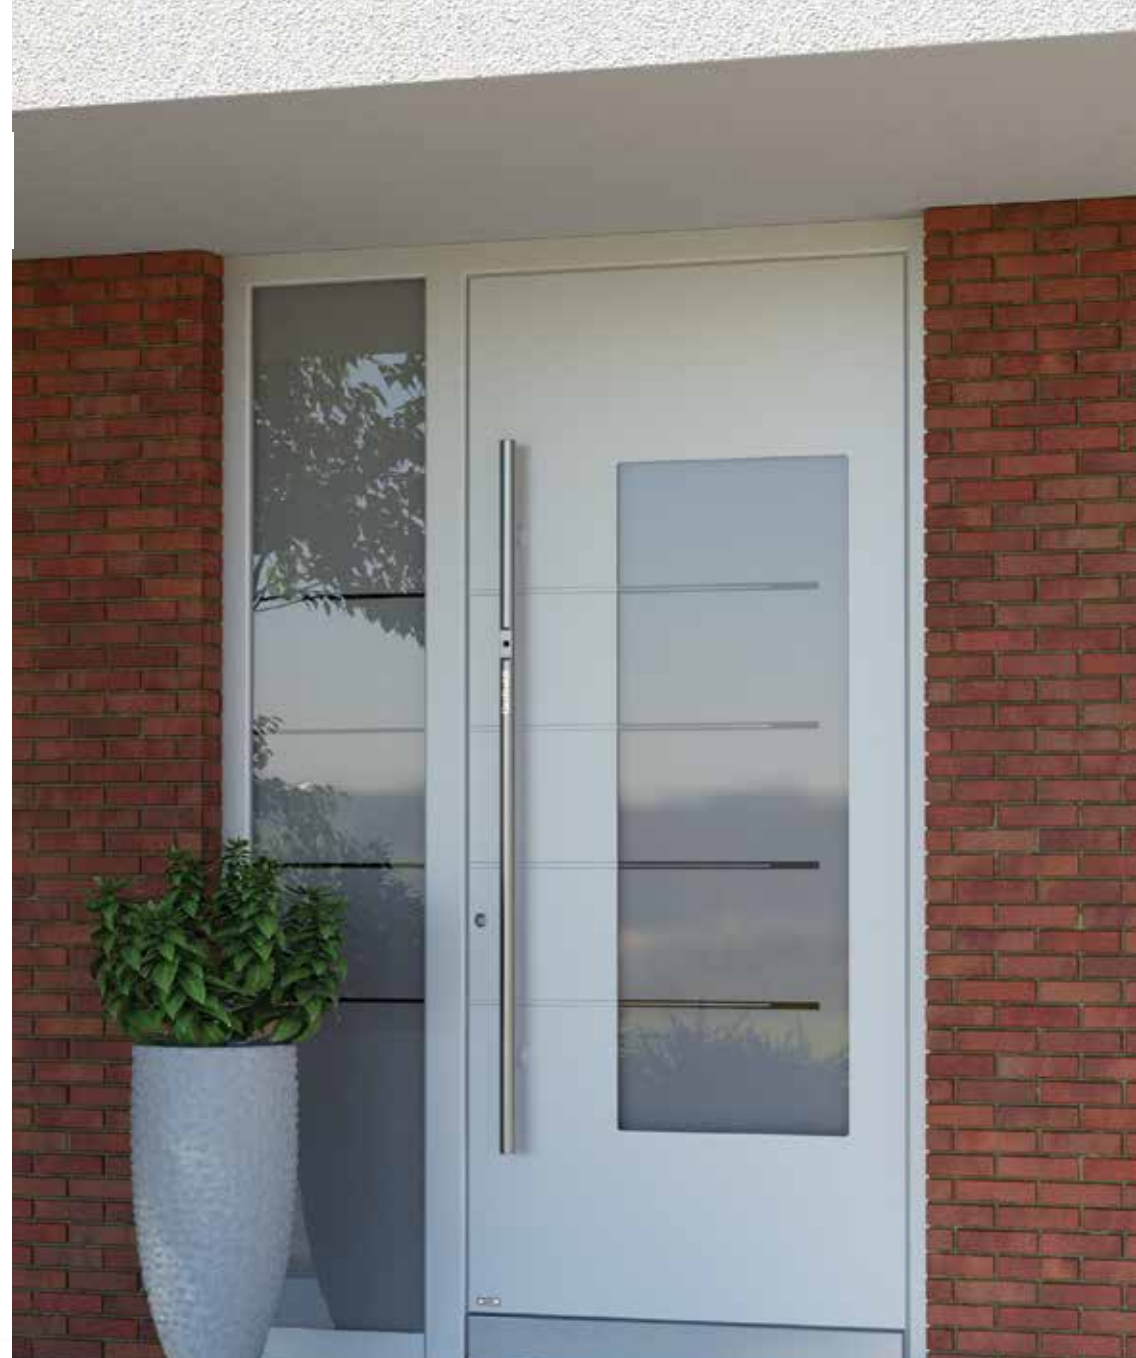

**7160**

*Colour FS 9016 / Glass motif sandblasted / Handle ROUND55 / Reliable locking system with SECURO finger scanner and ARMO COMFORT ELECTRO lock / Stainless steel protective trim 6267*

**7471**

*Colour 70105 / Glass motif sandblasted / Handle ROUND95 /  
Reliable locking system with SECURO finger scanner in the handle  
and ARMO COMFORT ELECTRO lock / Stainless steel protective trim 6267*