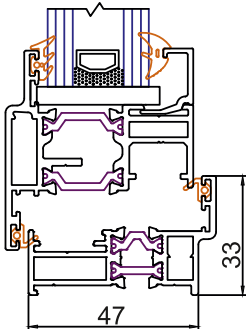

 U Value 1.5W/m ² k	 Wind 2400Pa	 Water 600Pa
 Certified PAS 24:2016	 Air 600Pa	 WER

RECOMMENDED DESIGN LIMITS

Side Hung Vent Max Width	700mm
Side Hung Vent Min Width	400mm
Side Hung Vent Max Height	1400mm
Top Hung Vent Max Width	1400mm
Top Hung Vent Max Height	1400mm
Top Hung Vent Min Height	400mm
Max Vent Weight	40kg

CONFIGURATIONS

- » Fixed externally glazed
- » Casement outward opening
- » Top hung and side hung

AW-47 Casement Window

CROSS SECTIONS

B

D

A

C

RECOMMENDED DESIGN LIMITS

Max Sash Width	900mm
Max Sash Height	2100mm

CONFIGURATIONS

- » Single or double doors
- » Inward opening or outward opening

AD-55 Artisan Door

C

A

E