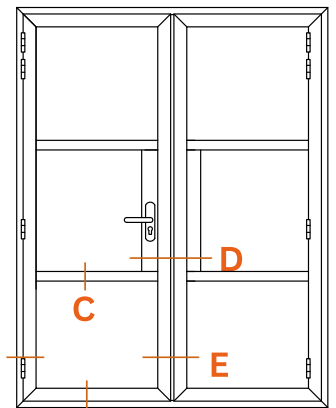

 U Value 1.5W/m ² k	 Wind 2400Pa	 Water 600Pa
 Certified PAS 24:2016	 Air 600Pa	 WER

RECOMMENDED DESIGN LIMITS

Side Hung Vent Max Width	700mm
Side Hung Vent Min Width	400mm
Side Hung Vent Max Height	1400mm
Top Hung Vent Max Width	1400mm
Top Hung Vent Max Height	1400mm
Top Hung Vent Min Height	400mm
Max Vent Weight	40kg

CONFIGURATIONS

- » Fixed externally glazed
- » Casement outward opening
- » Top hung and side hung

AW-47 Casement Window

CROSS SECTIONS

B

D

A

C

RECOMMENDED DESIGN LIMITS

Max Sash Width	900mm
Max Sash Height	2100mm

CONFIGURATIONS

- » Single or double doors
- » Inward opening or outward opening

AD-55 Artisan Door

C

A

E