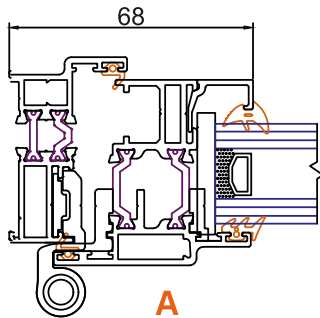

 U Value 1.5W/m ² k	 Wind 2400Pa	 Water 600Pa
 Certified PAS 24:2016	 Air 600Pa	 WER

RECOMMENDED DESIGN LIMITS

Side Hung Vent Max Width	700mm
Side Hung Vent Min Width	400mm
Side Hung Vent Max Height	1400mm
Top Hung Vent Max Width	1400mm
Top Hung Vent Max Height	1400mm
Top Hung Vent Min Height	400mm
Max Vent Weight	40kg

CONFIGURATIONS

- » Fixed externally glazed
- » Casement outward opening
- » Top hung and side hung

AW-47 Casement Window

CROSS SECTIONS

B

D

A

C

RECOMMENDED DESIGN LIMITS

Max Sash Width	900mm
Max Sash Height	2100mm

CONFIGURATIONS

- » Single or double doors
- » Inward opening or outward opening

AD-55 Artisan Door

C

A

E