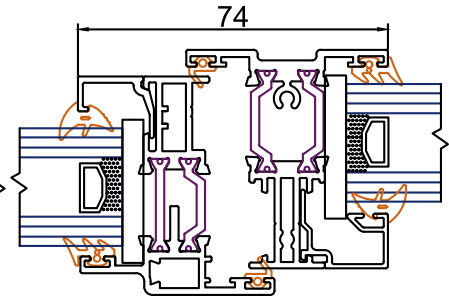

 U Value 1.5W/m ² k	 Wind 2400Pa	 Water 600Pa
 Certified PAS 24:2016	 Air 600Pa	 WER

RECOMMENDED DESIGN LIMITS

Side Hung Vent Max Width	700mm
Side Hung Vent Min Width	400mm
Side Hung Vent Max Height	1400mm
Top Hung Vent Max Width	1400mm
Top Hung Vent Max Height	1400mm
Top Hung Vent Min Height	400mm
Max Vent Weight	40kg

CONFIGURATIONS

- » Fixed externally glazed
- » Casement outward opening
- » Top hung and side hung

AW-47 Casement Window

CROSS SECTIONS

B

D

A

C

RECOMMENDED DESIGN LIMITS

Max Sash Width	900mm
Max Sash Height	2100mm

CONFIGURATIONS

- » Single or double doors
- » Inward opening or outward opening

AD-55 Artisan Door

C

A

E