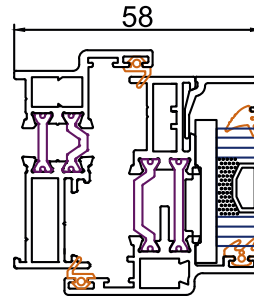

 U Value 1.5W/m ² k	 Wind 2400Pa	 Water 600Pa
 Certified PAS 24:2016	 Air 600Pa	 WER

RECOMMENDED DESIGN LIMITS

Side Hung Vent Max Width	700mm
Side Hung Vent Min Width	400mm
Side Hung Vent Max Height	1400mm
Top Hung Vent Max Width	1400mm
Top Hung Vent Max Height	1400mm
Top Hung Vent Min Height	400mm
Max Vent Weight	40kg

CONFIGURATIONS

- » Fixed externally glazed
- » Casement outward opening
- » Top hung and side hung

AW-47 Casement Window

CROSS SECTIONS

B

D

A

C

RECOMMENDED DESIGN LIMITS

Max Sash Width	900mm
Max Sash Height	2100mm

CONFIGURATIONS

- » Single or double doors
- » Inward opening or outward opening

AD-55 Artisan Door

C

A

E