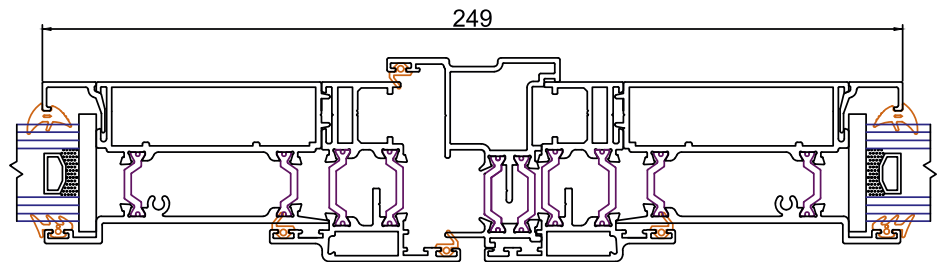

RECOMMENDED DESIGN LIMITS

Side Hung Vent Max Width	700mm
Side Hung Vent Min Width	400mm
Side Hung Vent Max Height	1400mm
Top Hung Vent Max Width	1400mm
Top Hung Vent Max Height	1400mm
Top Hung Vent Min Height	400mm
Max Vent Weight	40kg

CONFIGURATIONS

- » Fixed externally glazed
- » Casement outward opening
- » Top hung and side hung

AW-47 Casement Window

CROSS SECTIONS

B

D

A

C

RECOMMENDED DESIGN LIMITS

Max Sash Width	900mm
Max Sash Height	2100mm

CONFIGURATIONS

- » Single or double doors
- » Inward opening or outward opening

AD-55 Artisan Door

C

A

E

B

D