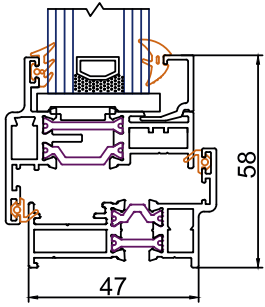

 U Value 1.5W/m ² k	 Wind 2400Pa	 Water 600Pa
 Certified PAS 24:2016	 Air 600Pa	 WER

RECOMMENDED DESIGN LIMITS

Side Hung Vent Max Width	700mm
Side Hung Vent Min Width	400mm
Side Hung Vent Max Height	1400mm
Top Hung Vent Max Width	1400mm
Top Hung Vent Max Height	1400mm
Top Hung Vent Min Height	400mm
Max Vent Weight	40kg

CONFIGURATIONS

- » Fixed externally glazed
- » Casement outward opening
- » Top hung and side hung

AW-47 Casement Window

CROSS SECTIONS

B

D

A

C

RECOMMENDED DESIGN LIMITS

Max Sash Width	900mm
Max Sash Height	2100mm

CONFIGURATIONS

- » Single or double doors
- » Inward opening or outward opening

AD-55 Artisan Door

C

A

E