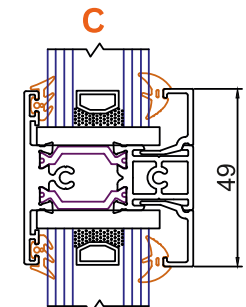

 U Value 1.5W/m ² k	 Wind 2400Pa	 Water 600Pa
 Certified PAS 24:2016	 Air 600Pa	 WER

RECOMMENDED DESIGN LIMITS

Side Hung Vent Max Width	700mm
Side Hung Vent Min Width	400mm
Side Hung Vent Max Height	1400mm
Top Hung Vent Max Width	1400mm
Top Hung Vent Max Height	1400mm
Top Hung Vent Min Height	400mm
Max Vent Weight	40kg

CONFIGURATIONS

- » Fixed externally glazed
- » Casement outward opening
- » Top hung and side hung

AW-47 Casement Window

CROSS SECTIONS

B

D

A

C

RECOMMENDED DESIGN LIMITS

Max Sash Width	900mm
Max Sash Height	2100mm

CONFIGURATIONS

- » Single or double doors
- » Inward opening or outward opening

AD-55 Artisan Door

C

A

E