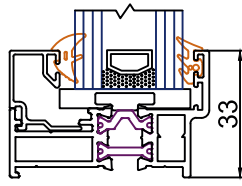

 U Value 1.5W/m ² k	 Wind 2400Pa	 Water 600Pa
 Certified PAS 24:2016	 Air 600Pa	 WER

RECOMMENDED DESIGN LIMITS

Side Hung Vent Max Width	700mm
Side Hung Vent Min Width	400mm
Side Hung Vent Max Height	1400mm
Top Hung Vent Max Width	1400mm
Top Hung Vent Max Height	1400mm
Top Hung Vent Min Height	400mm
Max Vent Weight	40kg

CONFIGURATIONS

- » Fixed externally glazed
- » Casement outward opening
- » Top hung and side hung

AW-47 Casement Window

CROSS SECTIONS

B

D

A

C

RECOMMENDED DESIGN LIMITS

Max Sash Width	900mm
Max Sash Height	2100mm

CONFIGURATIONS

- » Single or double doors
- » Inward opening or outward opening

AD-55 Artisan Door

C

A

E