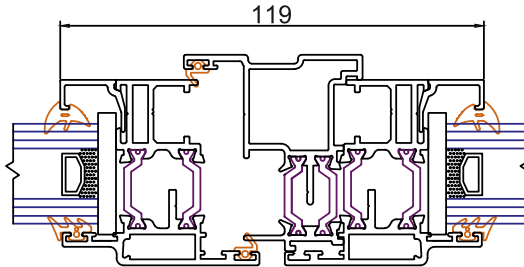

CONFIGURATIONS

- » Fixed externally glazed
- » Casement outward opening
- » Top hung and side hung

AW-47 Casement Window

CROSS SECTIONS

B

D

A

C

RECOMMENDED DESIGN LIMITS

Max Sash Width	900mm
Max Sash Height	2100mm

CONFIGURATIONS

- » Single or double doors
- » Inward opening or outward opening

AD-55 Artisan Door

C

A

E