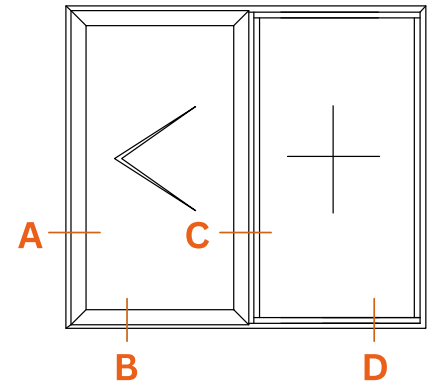

 U Value 1.5W/m ² k	 Wind 2400Pa	 Water 600Pa
 Certified PAS 24:2016	 Air 600Pa	 WER

RECOMMENDED DESIGN LIMITS

Side Hung Vent Max Width	700mm
Side Hung Vent Min Width	400mm
Side Hung Vent Max Height	1400mm
Top Hung Vent Max Width	1400mm
Top Hung Vent Max Height	1400mm
Top Hung Vent Min Height	400mm
Max Vent Weight	40kg

CONFIGURATIONS

- » Fixed externally glazed
- » Casement outward opening
- » Top hung and side hung

AW-47 Casement Window

CROSS SECTIONS

B

D

A

C

RECOMMENDED DESIGN LIMITS

Max Sash Width	900mm
Max Sash Height	2100mm

CONFIGURATIONS

- » Single or double doors
- » Inward opening or outward opening

AD-55 Artisan Door

C

A

E