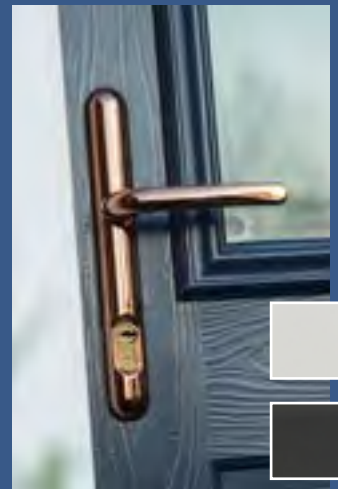

Heritage Lever/
Lever
This traditional door
handle can be suited
with door knocker and
letter plate if required.

Available in:
Antique Black, Bright
Gold, Bright Chrome
& Graphite.