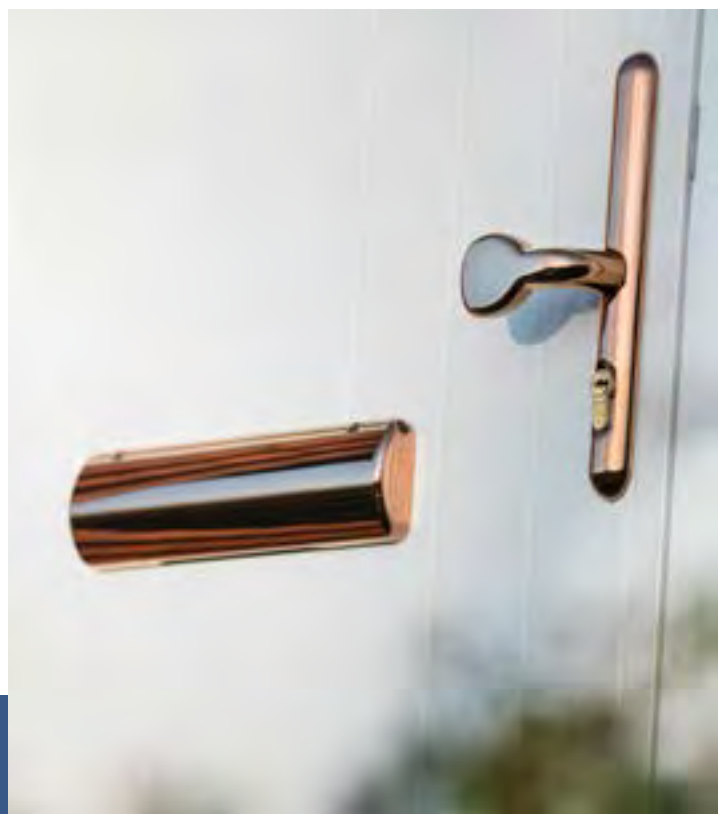

# Accessories

**Yale Lockmaster**  
This lock incorporates 2 hook locks with a centre latch and deadbolt.

Secured By Design accredited and tested to PAS23/24.

Suitable for Lever/ Lever and Lever/Pad operations. 960 spindle height from bottom of slab.

**Yale Conexis**

This is a Smart Lock which can be used with most 92mm centred multi point door locks. Say goodbye to keys with the Conexis. You can send mobile keys to family and friends to be able to access a home for a few hours or weeks.

Configure, control and unlock your Smart Door Lock from your smartphone via the secure Bluetooth app alternatively use a key card or key tag to open your door.

**Winkhaus Heritage**

This is a Slam Shut Lock.