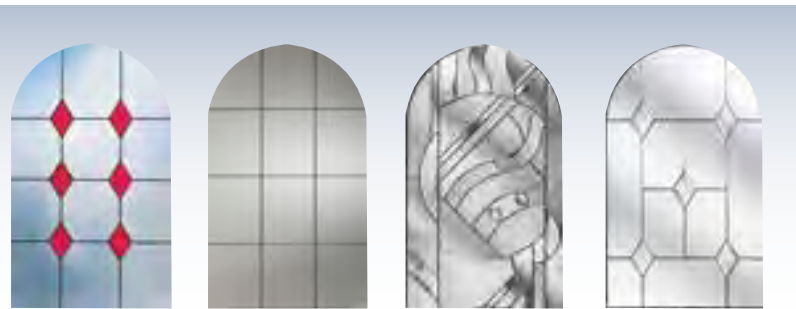

Brass Art Clarity\*

Clear Bevels

Diamond Lead

Dream Bevels

Georgian Grill  
Only available with obscure glass on both sides

Glazed

Red Diamonds

Square Lead

Zinc Art Abstract\*

Zinc Art Classic\*

Zinc Art Elegance\*

Zinc Art Prairie\*

Zinc Art Simplicity\*

\*These are triple glazed and the patterned glass is an integral part of the design. It is encapsulated in the clear sealed unit and an alternative backing glass cannot be chosen.  
\*\* Backing glass is an integral part of the design so cannot be chosen

# The Maple

One of our most popular door designs with its choice of three glazing styles, Square, Arch or Eyebrow. Whichever design you choose it will sure to enhance your home.

The Maple Square

The Maple Arch