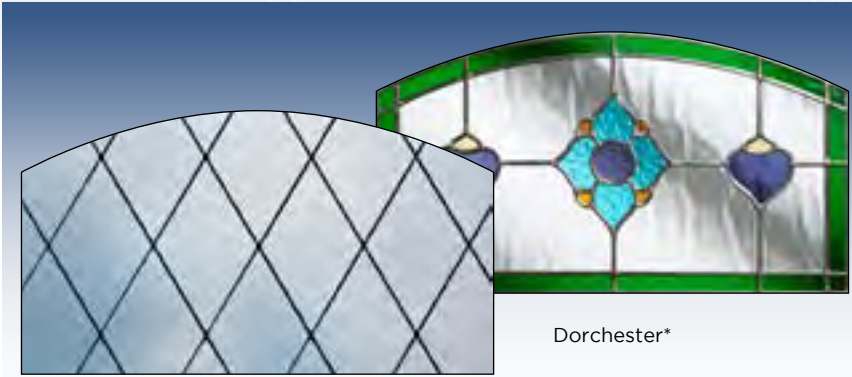

# Glass...

Our Solid Core Door double glazing comes in many designs. Our wide selection of coloured glass designs can contrast or be matched to your SolidCore door.

Dorchester\*

Diamond Lead

New Orleans\*