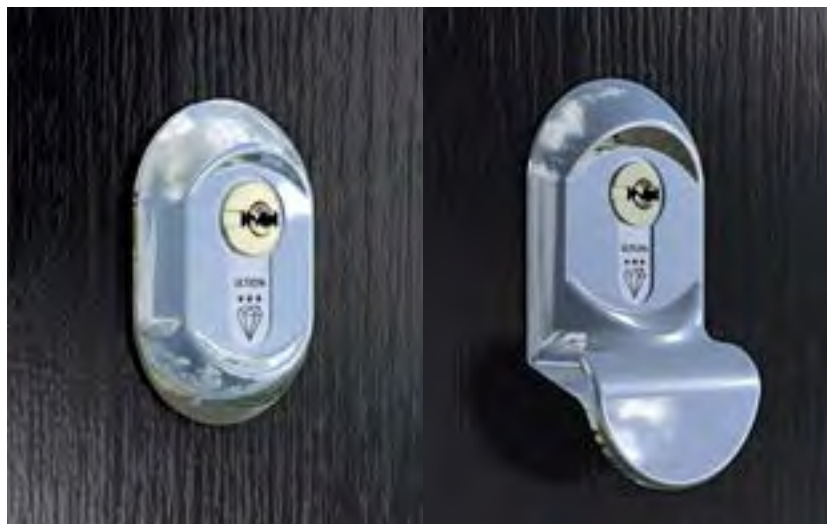

## Stainless Steel Bar Handles

Brushed stainless steel contemporary bar handles can be used with the range of Slam Locks we offer. Manufactured from Austenitic grade 304 stainless steel construction giving ultimate corrosion resistance.

Options available are Inline and Bow Handles.

Escutcheons  
Standard Escutcheon\*

Blu Back to Back Cylinder Pull\*

Blu inside Only cylinder Pull\*

\*Only available as stainless Steel

Sweet Design

Escutcheons

Standard Escutcheon & cylinder pull.

Available in the colours: White, Black, Bright Gold, Bright Chrome & Rose Gold.

Urn Style

Available with or without viewing hole.

Available in: White, Black, Bright Gold, Bright Chrome, Satin Chrome, 7016 Grey, Graphite & Stainless Steel.