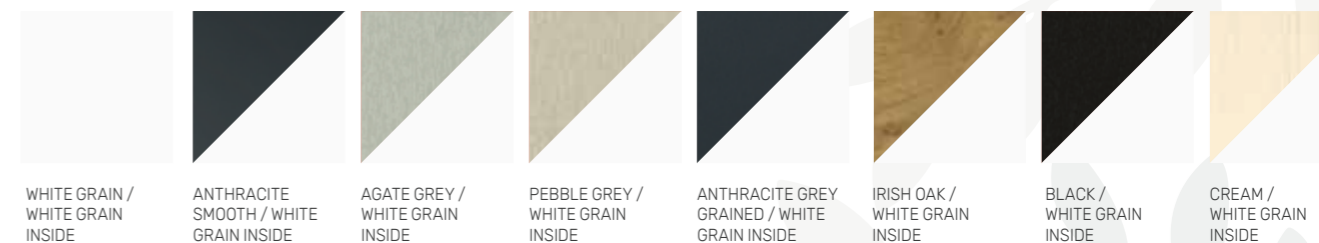

TIMELESS COLOUR COLLECTION

Heritage Colour Collection

Woodgrain outside, White Grain inside

Standard Colours

Woodgrain outside, White Smooth inside

Colour both sides

OTHER RAL COLOURS AVAILABLE ON REQUEST

Due to possible variations in the printing process, please refer to physical colour swatches for an accurate representation of the above colours.

FULL SUITE OF TIMELESS TRIMS AVAILABLE

CHOOSE A TIMELESS CLASSIC FROM THE BLACK & WHITE COLLECTION

The classic black and white colour combination compliments 1930s architecture and characterful cottages as well as being a popular choice in traditional townhouses and apartments. The iconic black outer frame and flush white inner sash provides authentic styling to update traditional properties, whilst the white internal styling compliments most interior colour schemes.