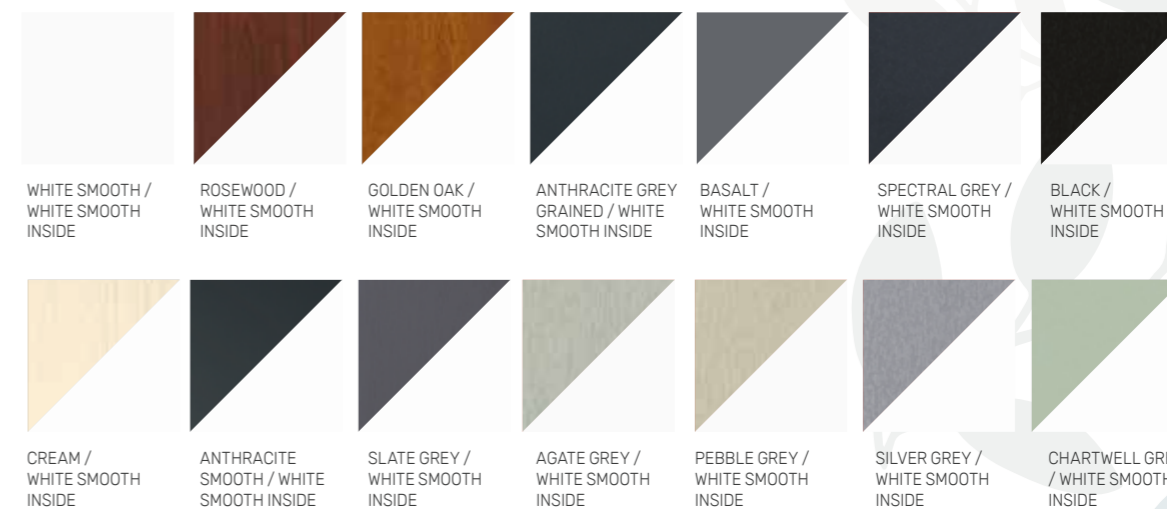

TIMELESS COLOUR COLLECTION

Heritage Colour Collection

Woodgrain outside, White Grain inside

Standard Colours

Woodgrain outside, White Smooth inside

Colour both sides

OTHER RAL COLOURS AVAILABLE ON REQUEST

Due to possible variations in the printing process, please refer to physical colour swatches for an accurate representation of the above colours.

FULL SUITE OF TIMELESS TRIMS AVAILABLE

CHOOSE A TIMELESS CLASSIC FROM THE BLACK & WHITE COLLECTION

The classic black and white colour combination compliments 1930s architecture and characterful cottages as well as being a popular choice in traditional townhouses and apartments. The iconic black outer frame and flush white inner sash provides authentic styling to update traditional properties, whilst the white internal styling compliments most interior colour schemes.