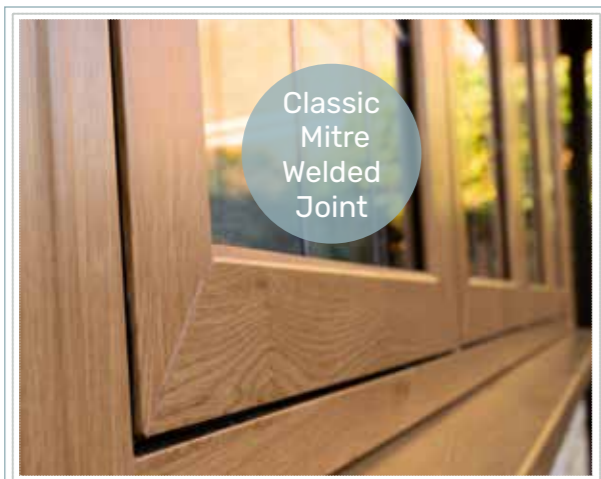

SEAMLESS
AND SMOOTH
WELDED
JOINTS

FLUSH
EXTERNAL
CONTOURS

Choose the joint option that suits your property

Classic Mitre Welded joints give a contemporary modern twist to this heritage style, or opt for the traditional Timber Style Joint.