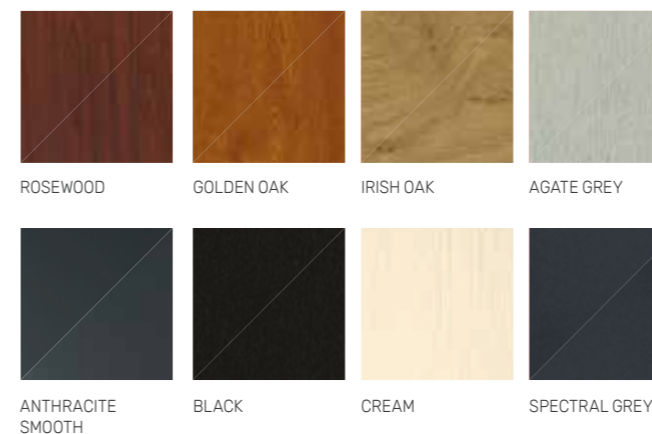

TIMELESS COLOUR COLLECTION

Heritage Colour Collection

Woodgrain outside, White Grain inside

Standard Colours

Woodgrain outside, White Smooth inside

Colour both sides

OTHER RAL COLOURS AVAILABLE ON REQUEST

Due to possible variations in the printing process, please refer to physical colour swatches for an accurate representation of the above colours.

FULL SUITE OF TIMELESS TRIMS AVAILABLE

CHOOSE A TIMELESS CLASSIC FROM THE BLACK & WHITE COLLECTION

The classic black and white colour combination compliments 1930s architecture and characterful cottages as well as being a popular choice in traditional townhouses and apartments. The iconic black outer frame and flush white inner sash provides authentic styling to update traditional properties, whilst the white internal styling compliments most interior colour schemes.