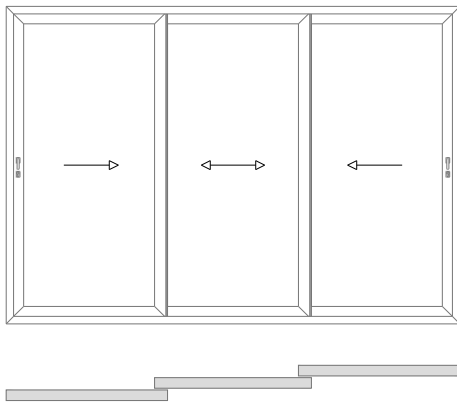

TRIPLE TRACK
APPLICABLE FOR IN-LINE SLIDING

TRI RAIL
X X X