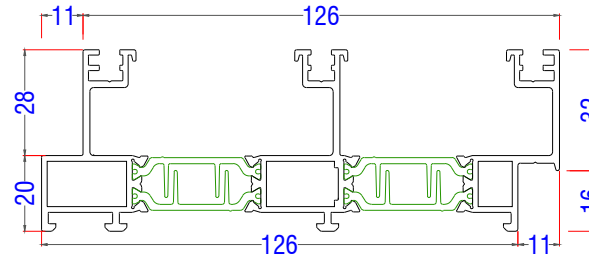

Maximum Panel Height 2600 mm

Maximum Panel Weight 240 kg

THRESHOLD HEIGHT	48 mm	
GLAZING THICKNESS	14 - 36 mm	
GLAZING METHOD	Wrap-Around	
GLAZING	Double or Triple	
SIGHTLINE (TYPICAL)	35 mm	
FRAME DEPTH	2 RAIL	70 mm
FRAME DEPTH	3 RAIL	126 mm

- 1.0 Typical Elevations
- 2.0 Standard Profiles
- 3.0 Typical Sections
 - 3.1 Duo Frame - Locking Jamb
 - 3.2 Tri Frame - Locking Jamb
 - 3.3 Duo Frame - Sliding Panel Threshold
 - 3.4 Tri Frame - Fixed Panel Threshold
 - 3.5 Tri Frame - Sliding Panel Threshold
 - 3.6 Duo Frame - Sliding Panel Head
 - 3.7 Tri Frame - Sliding Panel Head
 - 3.8 Interlocks
 - 3.8a Standard
 - 3.8b Reinforced
 - 3.9 Meeting Section
 - 3.10 Duo Frame - Cill Options
 - 3.11 Tri Frame - Cill Options
 - 3.12 Frame Extenders & Trickle Vent

EdgeGLIDE+ - Contents

DUAL TRACK
APPLICABLE FOR IN-LINE SLIDING

DUO RAIL
X X

DUO RAIL
X X X X

TRIPLE TRACK
APPLICABLE FOR IN-LINE SLIDING

TRI RAIL
X X X

TRI RAIL
X X X X X X

EdgeGLIDE+ - Profiles

4930 - Duo Frame - Track

4940 - Tri Fame - Track

4922- Lateral Sash Profile

4925-01- Shallow Interlock

4926-01- Reinforced Interlock

4921 - Top / Bearing Sash Profile

770229 - Frame Extension Add On 35mm

4259 - Interlock Seam Profile (4256)