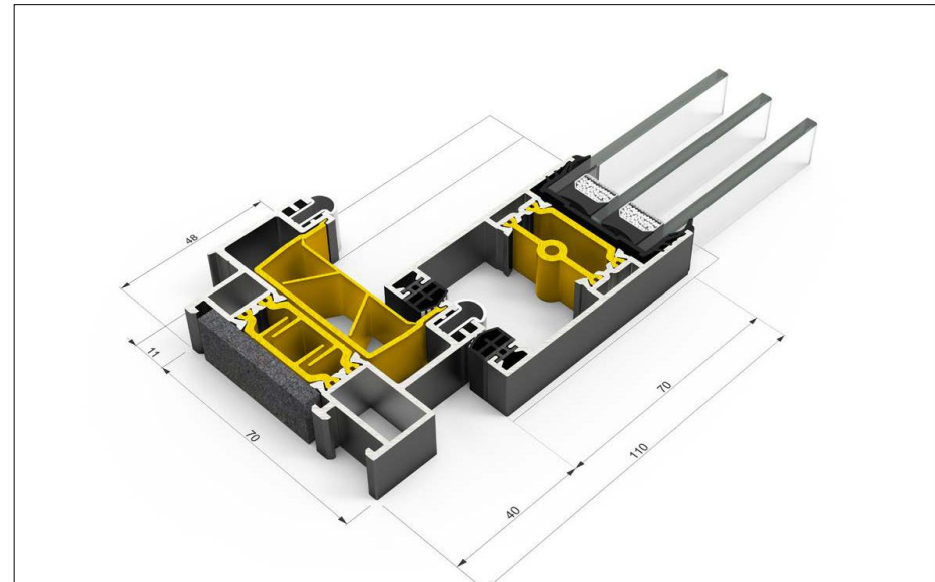

Modern Square Look

Ultra Slim 35mm Interlock

Up to 2.2m x 2.6m per panel

Stylish Colour-Matched Hardware

U-Value From 1.2 W/m²K

Double or Triple Glazing

Multi-Point Locking

70mm Frame Depth For Easy Replacement

Kit Frame and Sash Option For Full Site-Assembly

EXPRESS WINDOWS

G R O U P L T D

E: info@expresswindowsgroup.co.uk
W: www.expresswindowsgroup.co.uk

T: +44 (0) 20 3475 9240

EDGEGLIDE+

Size Limits

Maximum Panel Width 2200 mm

Maximum Panel Height 2600 mm

Maximum Panel Weight 240 kg

THRESHOLD HEIGHT	48 mm	
GLAZING THICKNESS	14 - 36 mm	
GLAZING METHOD	Wrap-Around	
GLAZING	Double or Triple	
SIGHTLINE (TYPICAL)	35 mm	
FRAME DEPTH	2 RAIL	70 mm
FRAME DEPTH	3 RAIL	126 mm

- 1.0 Typical Elevations
- 2.0 Standard Profiles
- 3.0 Typical Sections
 - 3.1 Duo Frame - Locking Jamb
 - 3.2 Tri Frame - Locking Jamb
 - 3.3 Duo Frame - Sliding Panel Threshold
 - 3.4 Tri Frame - Fixed Panel Threshold
 - 3.5 Tri Frame - Sliding Panel Threshold
 - 3.6 Duo Frame - Sliding Panel Head
 - 3.7 Tri Frame - Sliding Panel Head
 - 3.8 Interlocks
 - 3.8a Standard
 - 3.8b Reinforced
 - 3.9 Meeting Section
 - 3.10 Duo Frame - Cill Options
 - 3.11 Tri Frame - Cill Options
 - 3.12 Frame Extenders & Trickle Vent