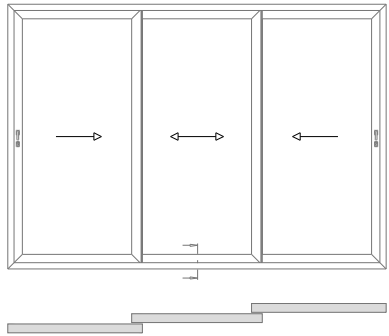

Reinforced interlock Section

EdgeGLIDE+ - Typical Sections

Meeting Profile

EdgeGLIDE+ - Typical Sections

Duo Frame - Cill Options

95mm stub Cill

150mm Cill

EdgeGLIDE+ - Typical Sections

Duo Frame - Cill Options

180mm Cill

EdgeGLIDE+ - Typical Sections

Duo Frame - Level FFL detail

EdgeGLIDE+ - Typical Sections

Tri Frame - Cill Options

EdgeGLIDE+ - Typical Sections

Tri Frame - Level FFI detail

EdgeGLIDE+ - Typical Sections

Duo Frame - Add On with Trickle Vent

EdgeGLID+ - Typical Sections

Tri Frame - Add On with Trickle Vent