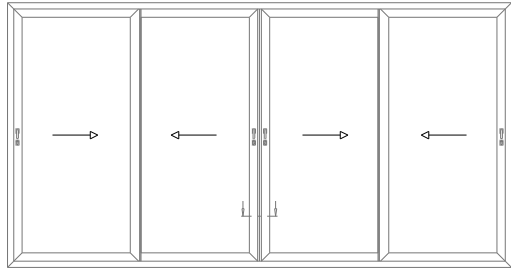

EdgeGLIDE+ - Typical Sections

Duo Frame - Sliding Panel Head

EdgeGLIDE+ - Typical Sections

Tri Frame - Sliding Panel Head

EdgeGLIDE+ - Typical Sections

Interlock - Standard

EdgeGLIDE+ - Typical Sections

Interlock Reinforced

Reinforced interlock Section

EdgeGLIDE+ - Typical Sections

Meeting Profile

EdgeGLIDE+ - Typical Sections

Duo Frame - Cill Options

95mm stub Cill

150mm Cill

EdgeGLIDE+ - Typical Sections