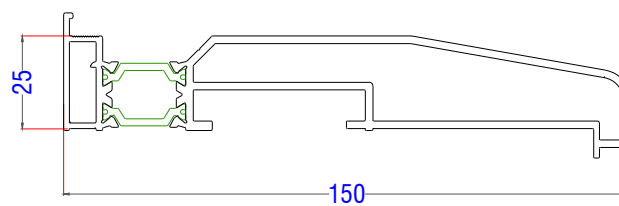

4930 - Duo Frame - Track

4940 - Tri Fame - Track

4922- Lateral Sash Profile

4925-01- Shallow Interlock

4926-01- Reinforced Interlock

4921 - Top / Bearing Sash Profile

770229 - Frame Extension Add On 35mm

4259 - Interlock Seam Profile (4256)

4910- Drip nose

4927-01- Reinforced Interlock

EdgeGLIDE+ - Profiles

3836 - Stub Cill 90mm

3735 - Drop Nose Cill 150mm

P-00-520 - Z-Profile

3837 - Drop Nose Cill 180mm

3838 - Drop Nose Cill 230mm

EdgeGLIDE+ - Typical Sections

Duo Frame - Locking Jamb

EdgeGLIDE+ - Typical Sections

Tri Frame - Locking Jamb

EdgeGLIDE+ - Typical Sections

Duo Frame - Sliding Panel Threshold

EdgeGLIDE+ - Typical Sections

Tri Frame - Sliding Panel Threshold