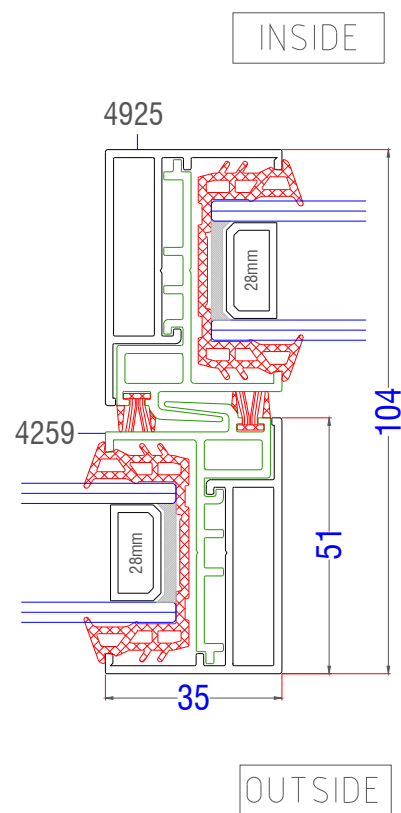

Maximum Panel Height 2600 mm

Maximum Panel Weight 240 kg

THRESHOLD HEIGHT	48 mm	
GLAZING THICKNESS	14 - 36 mm	
GLAZING METHOD	Wrap-Around	
GLAZING	Double or Triple	
SIGHTLINE (TYPICAL)	35 mm	
FRAME DEPTH	2 RAIL	70 mm
FRAME DEPTH	3 RAIL	126 mm

EdgeGLIDE+ - Typical Sections

Duo Frame - Sliding Panel Head

EdgeGLIDE+ - Typical Sections

Tri Frame - Sliding Panel Head

EdgeGLIDE+ - Typical Sections

Interlock - Standard

EdgeGLIDE+ - Typical Sections

Interlock Reinforced

Reinforced interlock Section

EdgeGLIDE+ - Typical Sections

Meeting Profile

EdgeGLIDE+ - Typical Sections

Duo Frame - Cill Options

95mm stub Cill

150mm Cill

EdgeGLIDE+ - Typical Sections