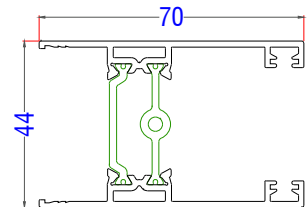

Maximum Panel Height 2600 mm

Maximum Panel Weight 240 kg

THRESHOLD HEIGHT	48 mm	
GLAZING THICKNESS	14 - 36 mm	
GLAZING METHOD	Wrap-Around	
GLAZING	Double or Triple	
SIGHTLINE (TYPICAL)	35 mm	
FRAME DEPTH	2 RAIL	70 mm
FRAME DEPTH	3 RAIL	126 mm

- 1.0 Typical Elevations
- 2.0 Standard Profiles
- 3.0 Typical Sections
 - 3.1 Duo Frame - Locking Jamb
 - 3.2 Tri Frame - Locking Jamb
 - 3.3 Duo Frame - Sliding Panel Threshold
 - 3.4 Tri Frame - Fixed Panel Threshold
 - 3.5 Tri Frame - Sliding Panel Threshold
 - 3.6 Duo Frame - Sliding Panel Head
 - 3.7 Tri Frame - Sliding Panel Head
 - 3.8 Interlocks
 - 3.8a Standard
 - 3.8b Reinforced
 - 3.9 Meeting Section
 - 3.10 Duo Frame - Cill Options
 - 3.11 Tri Frame - Cill Options
 - 3.12 Frame Extenders & Trickle Vent

4930 - Duo Frame - Track

4940 - Tri Fame - Track

4922- Lateral Sash Profile

4925-01- Shallow Interlock

4926-01- Reinforced Interlock

4921 - Top / Bearing Sash Profile

770229 - Frame Extension Add On 35mm

4259 - Interlock Seam Profile (4256)