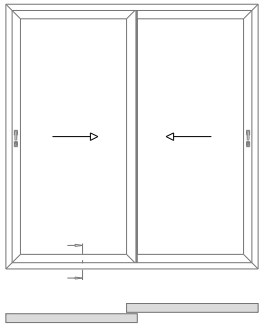

Reinforced interlock Section

EdgeGLIDE+ - Typical Sections

Meeting Profile

EdgeGLIDE+ - Typical Sections

Duo Frame - Cill Options

95mm stub Cill

150mm Cill

EdgeGLIDE+ - Typical Sections

Duo Frame - Cill Options

180mm Cill

EdgeGLIDE+ - Typical Sections

Duo Frame - Level FFL detail

EdgeGLIDE+ - Typical Sections

Tri Frame - Cill Options

EdgeGLIDE+ - Typical Sections

Tri Frame - Level FFI detail