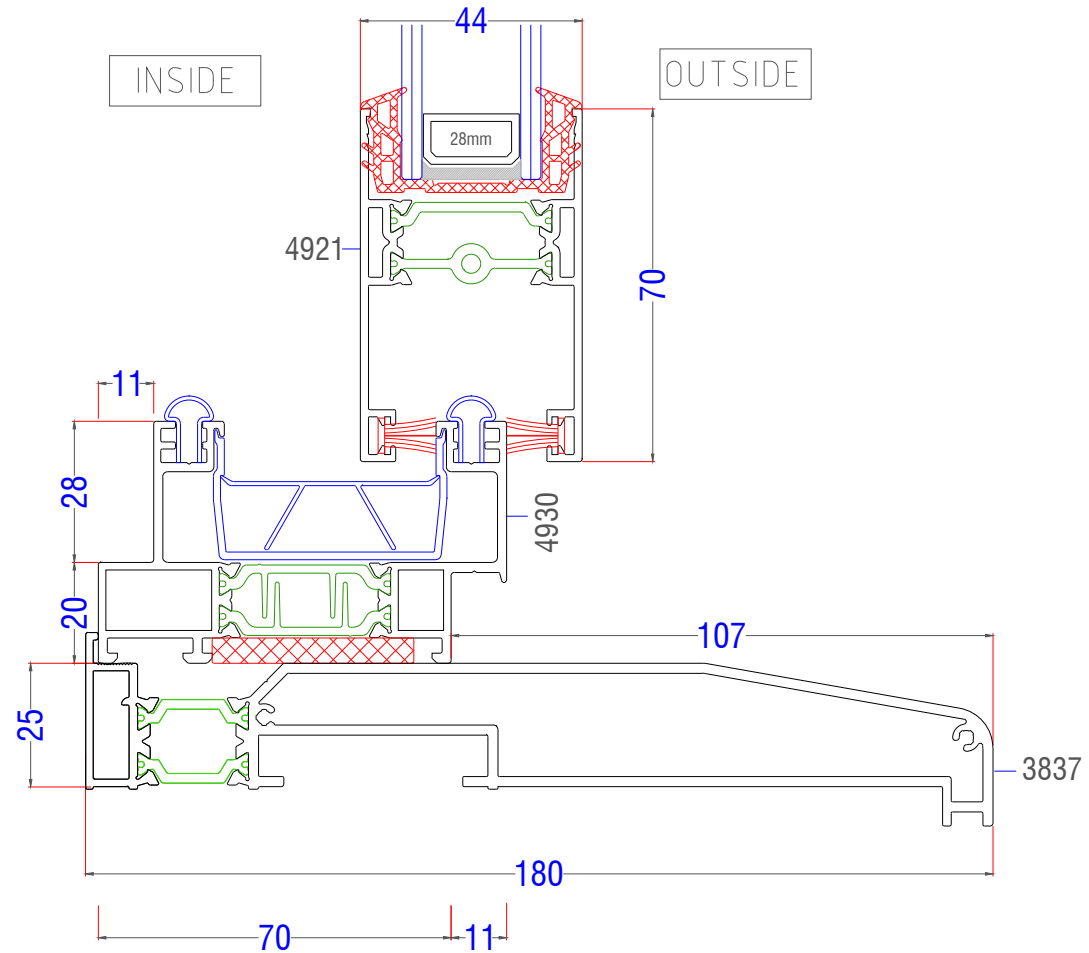

EdgeGLIDE+ - Typical Sections

Duo Frame - Cill Options

180mm Cill