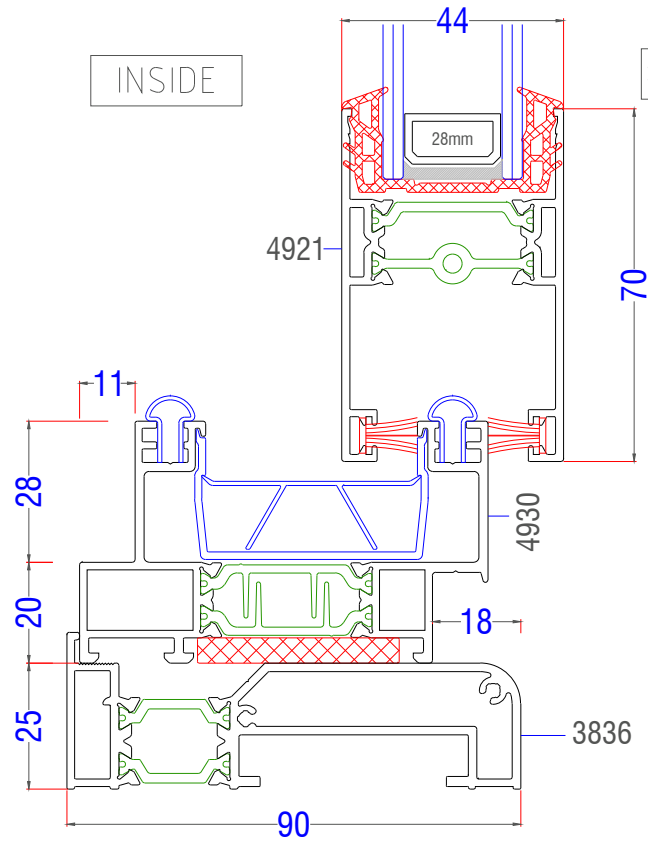

Maximum Panel Height 2600 mm

Maximum Panel Weight 240 kg

THRESHOLD HEIGHT	48 mm	
GLAZING THICKNESS	14 - 36 mm	
GLAZING METHOD	Wrap-Around	
GLAZING	Double or Triple	
SIGHTLINE (TYPICAL)	35 mm	
FRAME DEPTH	2 RAIL	70 mm
FRAME DEPTH	3 RAIL	126 mm

Reinforced interlock Section

EdgeGLIDE+ - Typical Sections

Meeting Profile

EdgeGLIDE+ - Typical Sections

Duo Frame - Cill Options

95mm stub Cill

150mm Cill

EdgeGLIDE+ - Typical Sections