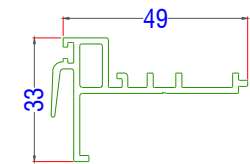

4930 - Duo Frame - Track

4940 - Tri Fame - Track

4922- Lateral Sash Profile

4925-01- Shallow Interlock

4926-01- Reinforced Interlock

4921 - Top / Bearing Sash Profile

770229 - Frame Extension Add On 35mm

4259 - Interlock Seam Profile (4256)