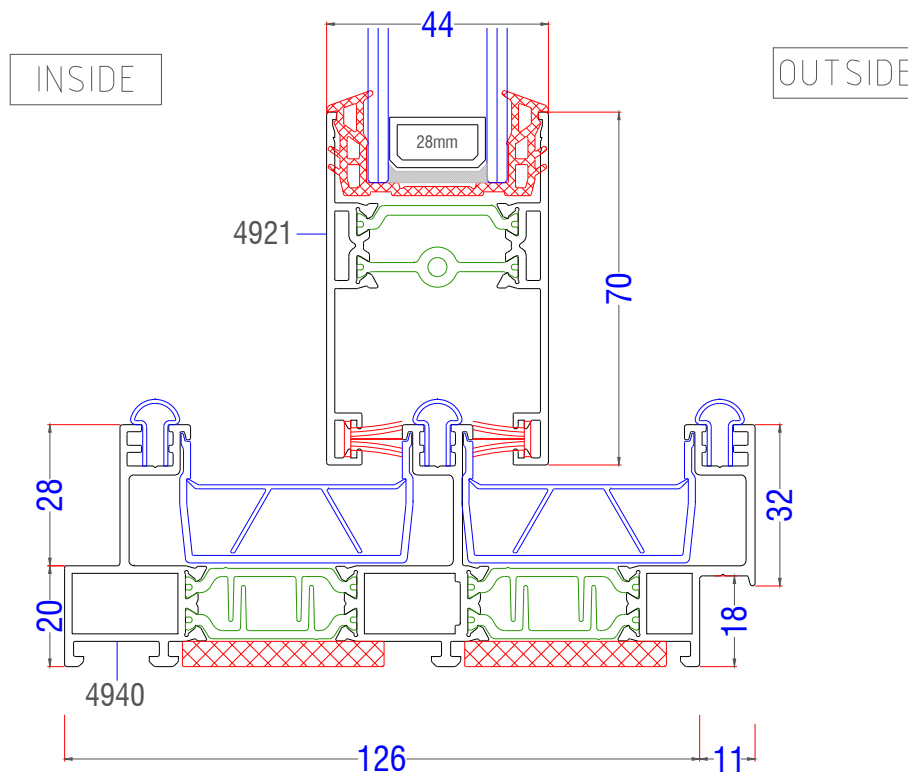

Maximum Panel Height 2600 mm

Maximum Panel Weight 240 kg

THRESHOLD HEIGHT	48 mm	
GLAZING THICKNESS	14 - 36 mm	
GLAZING METHOD	Wrap-Around	
GLAZING	Double or Triple	
SIGHTLINE (TYPICAL)	35 mm	
FRAME DEPTH	2 RAIL	70 mm
FRAME DEPTH	3 RAIL	126 mm

EdgeGLIDE+ - Typical Sections

Duo Frame - Locking Jamb

EdgeGLIDE+ - Typical Sections

Tri Frame - Locking Jamb

EdgeGLIDE+ - Typical Sections

Duo Frame - Sliding Panel Threshold

EdgeGLIDE+ - Typical Sections

Tri Frame - Sliding Panel Threshold

Reinforced interlock Section

EdgeGLIDE+ - Typical Sections

Meeting Profile

EdgeGLIDE+ - Typical Sections

Duo Frame - Cill Options

95mm stub Cill

150mm Cill

EdgeGLIDE+ - Typical Sections