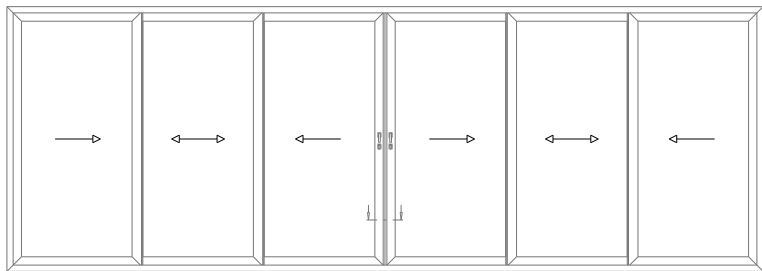

EdgeGLIDE+ - Typical Sections

Duo Frame - Locking Jamb

EdgeGLIDE+ - Typical Sections

Tri Frame - Locking Jamb

EdgeGLIDE+ - Typical Sections

Duo Frame - Sliding Panel Threshold

EdgeGLIDE+ - Typical Sections

Tri Frame - Sliding Panel Threshold

EdgeGLIDE+ - Typical Sections

Duo Frame - Sliding Panel Head

EdgeGLIDE+ - Typical Sections

Tri Frame - Sliding Panel Head

EdgeGLIDE+ - Typical Sections

Interlock - Standard

EdgeGLIDE+ - Typical Sections

Interlock Reinforced

Reinforced interlock Section

EdgeGLIDE+ - Typical Sections

Meeting Profile

EdgeGLIDE+ - Typical Sections

Duo Frame - Cill Options

95mm stub Cill

150mm Cill

EdgeGLIDE+ - Typical Sections