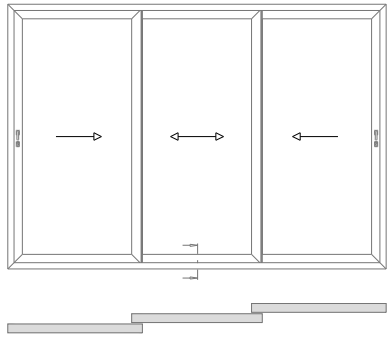

Reinforced interlock Section

EdgeGLIDE+ - Typical Sections

Meeting Profile

EdgeGLIDE+ - Typical Sections

Duo Frame - Cill Options

95mm stub Cill

150mm Cill

EdgeGLIDE+ - Typical Sections

Duo Frame - Cill Options

180mm Cill

EdgeGLIDE+ - Typical Sections

Duo Frame - Level FFL detail

EdgeGLIDE+ - Typical Sections

Tri Frame - Cill Options

EdgeGLIDE+ - Typical Sections

Tri Frame - Level FFI detail