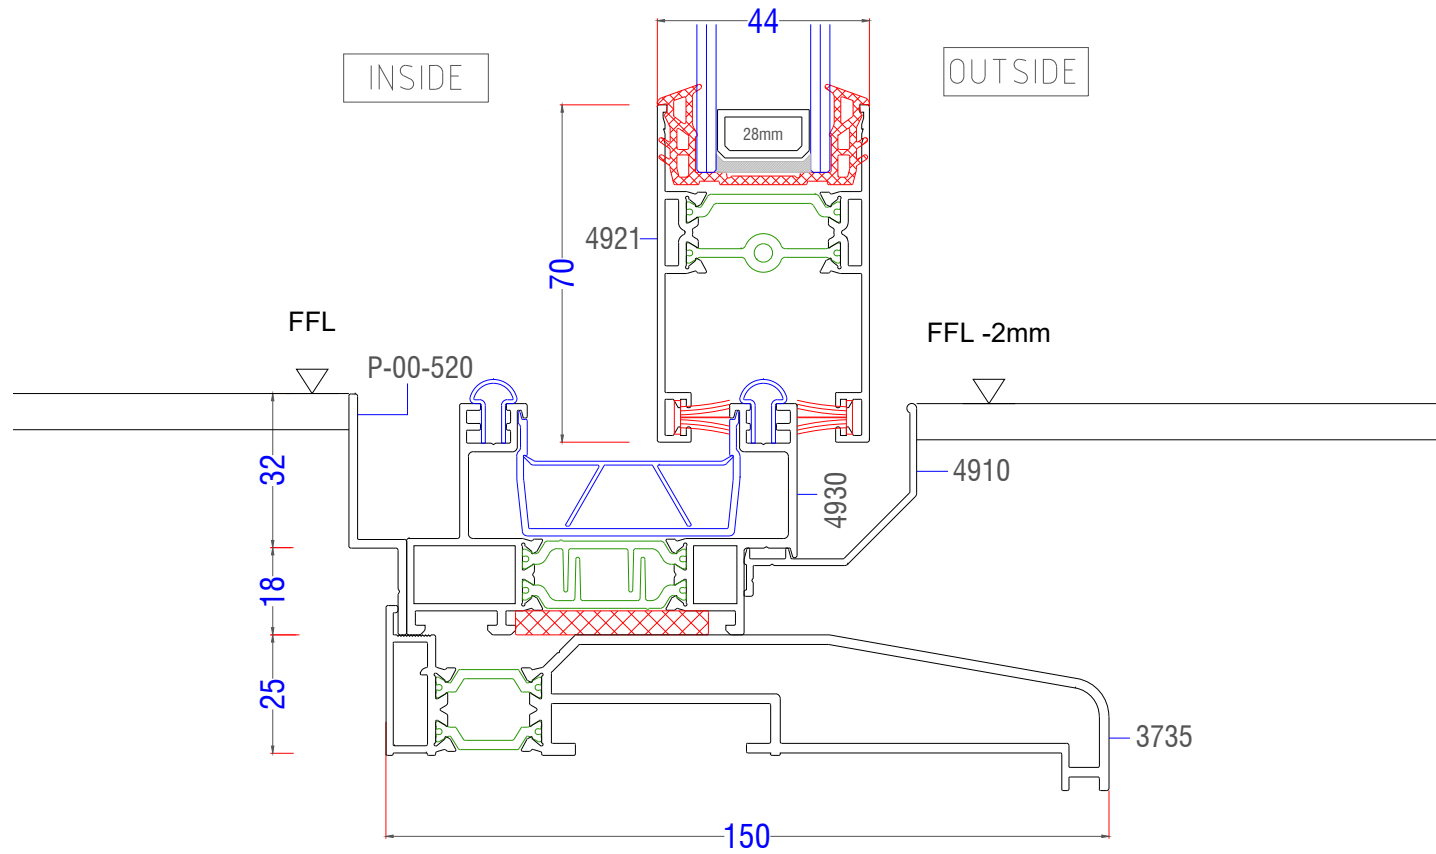

Reinforced interlock Section

EdgeGLIDE+ - Typical Sections

Meeting Profile

EdgeGLIDE+ - Typical Sections

Duo Frame - Cill Options

95mm stub Cill

150mm Cill

EdgeGLIDE+ - Typical Sections

Duo Frame - Cill Options

180mm Cill

EdgeGLIDE+ - Typical Sections

Duo Frame - Level FFL detail

EdgeGLIDE+ - Typical Sections

Tri Frame - Cill Options

EdgeGLIDE+ - Typical Sections

Tri Frame - Level FFI detail