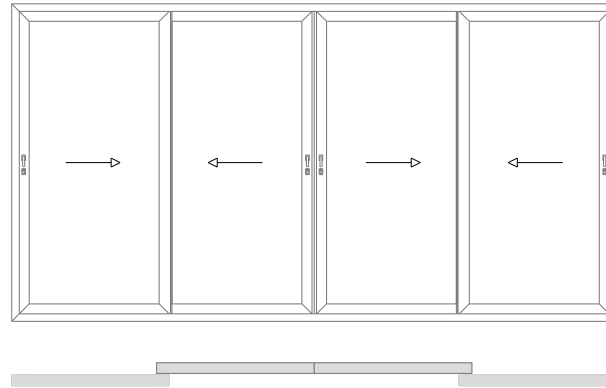

DUO RAIL
X X X X