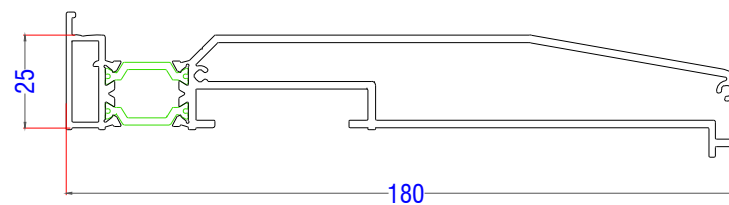

4930 - Duo Frame - Track

4940 - Tri Fame - Track

4922- Lateral Sash Profile

4925-01- Shallow Interlock

4926-01- Reinforced Interlock

4921 - Top / Bearing Sash Profile

770229 - Frame Extension Add On 35mm

4259 - Interlock Seam Profile (4256)

4910- Drip nose

4927-01- Reinforced Interlock

EdgeGLIDE+ - Profiles

3836 - Stub Cill 90mm

3735 - Drop Nose Cill 150mm

P-00-520 - Z-Profile

3837 - Drop Nose Cill 180mm

3838 - Drop Nose Cill 230mm

EdgeGLIDE+ - Typical Sections

Duo Frame - Locking Jamb

EdgeGLIDE+ - Typical Sections

Tri Frame - Locking Jamb

EdgeGLIDE+ - Typical Sections

Duo Frame - Sliding Panel Threshold

EdgeGLIDE+ - Typical Sections

Tri Frame - Sliding Panel Threshold