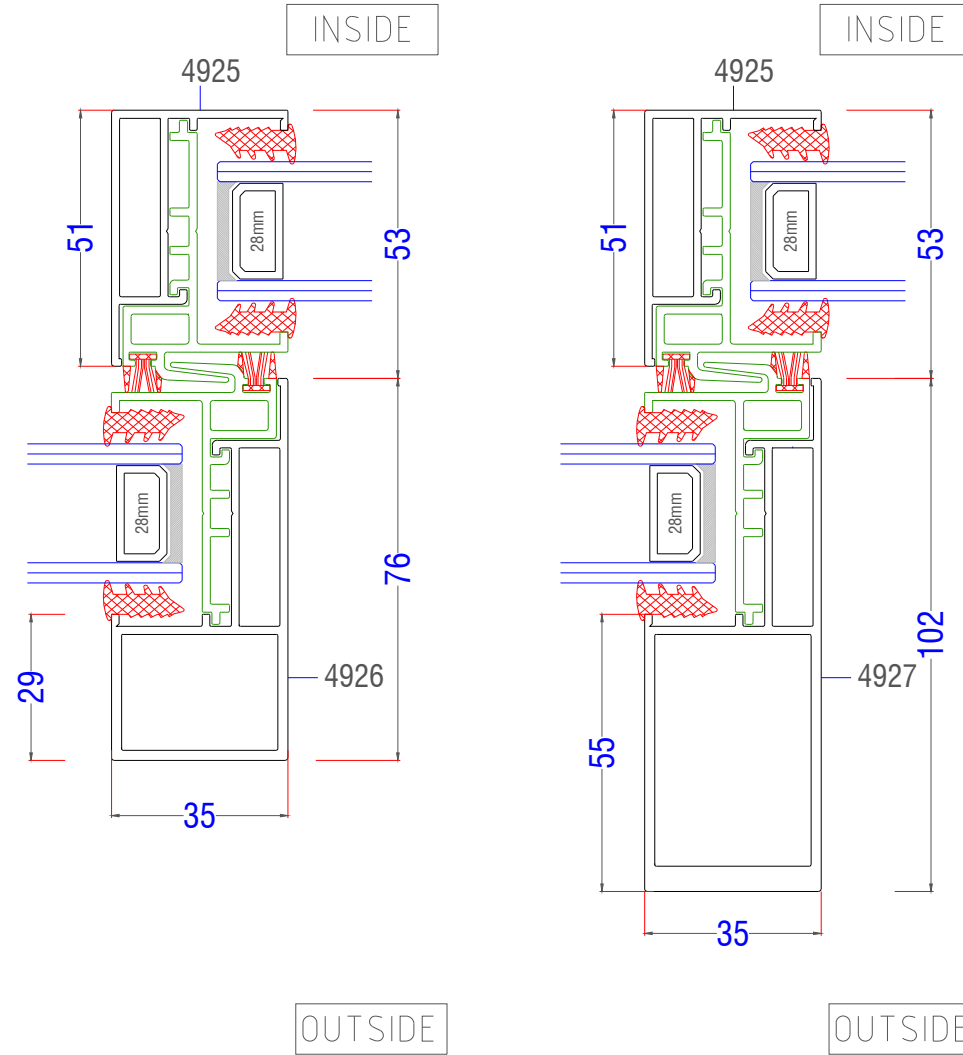

Maximum Panel Height 2600 mm

Maximum Panel Weight 240 kg

THRESHOLD HEIGHT	48 mm	
GLAZING THICKNESS	14 - 36 mm	
GLAZING METHOD	Wrap-Around	
GLAZING	Double or Triple	
SIGHTLINE (TYPICAL)	35 mm	
FRAME DEPTH	2 RAIL	70 mm
FRAME DEPTH	3 RAIL	126 mm

EdgeGLIDE+ - Typical Sections

Duo Frame - Locking Jamb

EdgeGLIDE+ - Typical Sections

Tri Frame - Locking Jamb

EdgeGLIDE+ - Typical Sections

Duo Frame - Sliding Panel Threshold

EdgeGLIDE+ - Typical Sections

Tri Frame - Sliding Panel Threshold

EdgeGLIDE+ - Typical Sections

Duo Frame - Sliding Panel Head

EdgeGLIDE+ - Typical Sections

Tri Frame - Sliding Panel Head

EdgeGLIDE+ - Typical Sections

Interlock - Standard

EdgeGLIDE+ - Typical Sections

Interlock Reinforced

Reinforced interlock Section

EdgeGLIDE+ - Typical Sections

Meeting Profile

EdgeGLIDE+ - Typical Sections

Duo Frame - Cill Options

95mm stub Cill

150mm Cill

EdgeGLIDE+ - Typical Sections