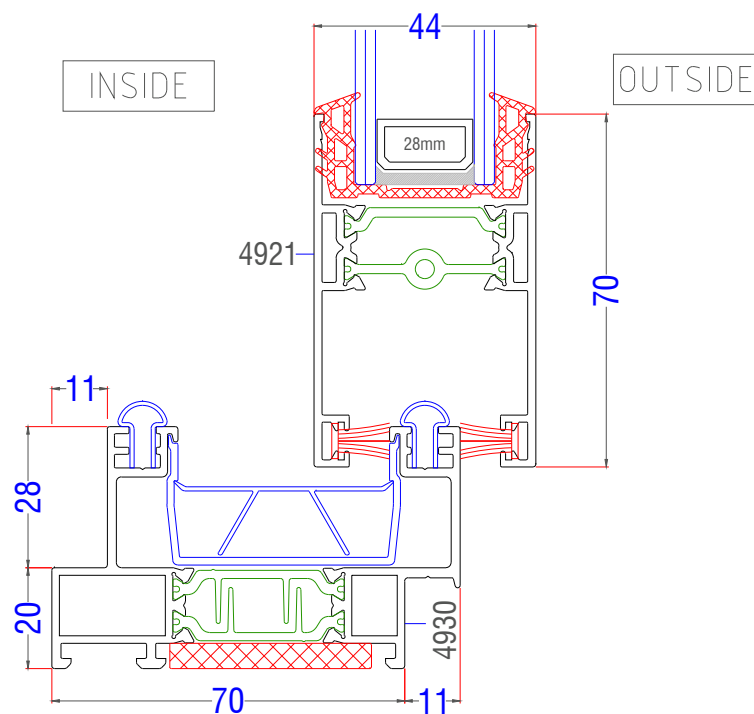

Maximum Panel Height 2600 mm

Maximum Panel Weight 240 kg

THRESHOLD HEIGHT	48 mm	
GLAZING THICKNESS	14 - 36 mm	
GLAZING METHOD	Wrap-Around	
GLAZING	Double or Triple	
SIGHTLINE (TYPICAL)	35 mm	
FRAME DEPTH	2 RAIL	70 mm
FRAME DEPTH	3 RAIL	126 mm

EdgeGLIDE+ - Typical Sections

Duo Frame - Locking Jamb

EdgeGLIDE+ - Typical Sections

Tri Frame - Locking Jamb

EdgeGLIDE+ - Typical Sections

Duo Frame - Sliding Panel Threshold

EdgeGLIDE+ - Typical Sections

Tri Frame - Sliding Panel Threshold

Reinforced interlock Section

EdgeGLIDE+ - Typical Sections

Meeting Profile

EdgeGLIDE+ - Typical Sections

Duo Frame - Cill Options

95mm stub Cill

150mm Cill

EdgeGLIDE+ - Typical Sections