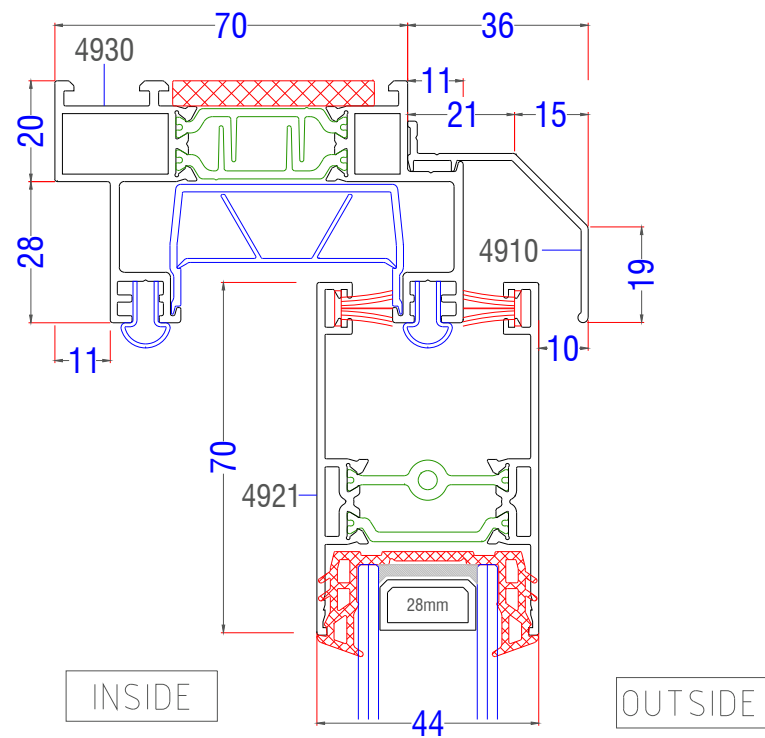

EdgeGLIDE+ - Typical Sections

Duo Frame - Sliding Panel Head