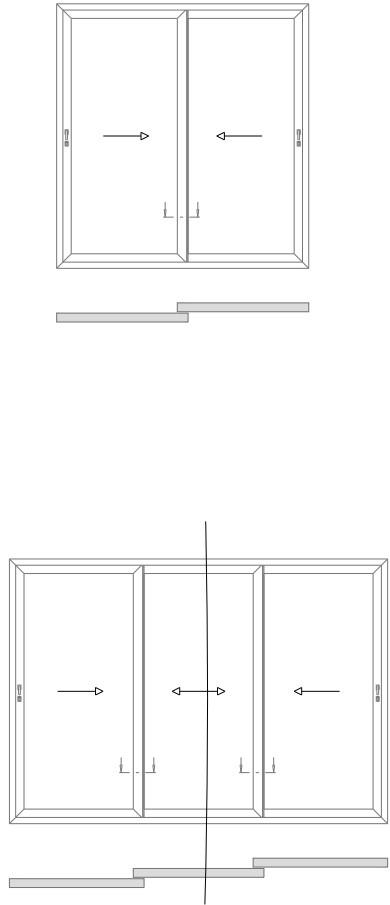

Maximum Panel Height 2600 mm

Maximum Panel Weight 240 kg

THRESHOLD HEIGHT	48 mm	
GLAZING THICKNESS	14 - 36 mm	
GLAZING METHOD	Wrap-Around	
GLAZING	Double or Triple	
SIGHTLINE (TYPICAL)	35 mm	
FRAME DEPTH	2 RAIL	70 mm
FRAME DEPTH	3 RAIL	126 mm

- 1.0 Typical Elevations
- 2.0 Standard Profiles
- 3.0 Typical Sections
 - 3.1 Duo Frame - Locking Jamb
 - 3.2 Tri Frame - Locking Jamb
 - 3.3 Duo Frame - Sliding Panel Threshold
 - 3.4 Tri Frame - Fixed Panel Threshold
 - 3.5 Tri Frame - Sliding Panel Threshold
 - 3.6 Duo Frame - Sliding Panel Head
 - 3.7 Tri Frame - Sliding Panel Head
 - 3.8 Interlocks
 - 3.8a Standard
 - 3.8b Reinforced
 - 3.9 Meeting Section
 - 3.10 Duo Frame - Cill Options
 - 3.11 Tri Frame - Cill Options
 - 3.12 Frame Extenders & Trickle Vent

EdgeGLIDE+ - Typical Sections

Duo Frame - Sliding Panel Head

EdgeGLIDE+ - Typical Sections

Tri Frame - Sliding Panel Head

EdgeGLIDE+ - Typical Sections

Interlock - Standard

EdgeGLIDE+ - Typical Sections

Interlock Reinforced

Reinforced interlock Section

EdgeGLIDE+ - Typical Sections

Meeting Profile

EdgeGLIDE+ - Typical Sections

Duo Frame - Cill Options

95mm stub Cill

150mm Cill

EdgeGLIDE+ - Typical Sections