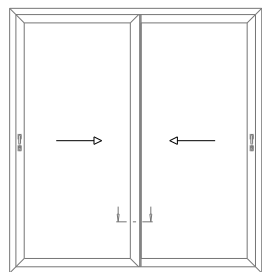

EdgeGLIDE+ - Typical Sections

Duo Frame - Locking Jamb

EdgeGLIDE+ - Typical Sections

Tri Frame - Locking Jamb

EdgeGLIDE+ - Typical Sections

Duo Frame - Sliding Panel Threshold

EdgeGLIDE+ - Typical Sections

Tri Frame - Sliding Panel Threshold

EdgeGLIDE+ - Typical Sections

Duo Frame - Sliding Panel Head

EdgeGLIDE+ - Typical Sections

Tri Frame - Sliding Panel Head

EdgeGLIDE+ - Typical Sections

Interlock - Standard

EdgeGLIDE+ - Typical Sections

Interlock Reinforced

Reinforced interlock Section

EdgeGLIDE+ - Typical Sections

Meeting Profile

EdgeGLIDE+ - Typical Sections

Duo Frame - Cill Options

95mm stub Cill

150mm Cill

EdgeGLIDE+ - Typical Sections