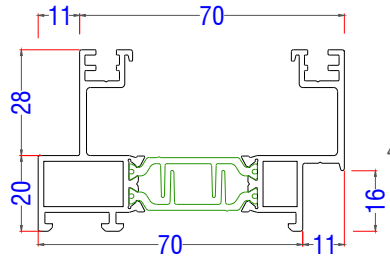

Maximum Panel Height 2600 mm

Maximum Panel Weight 240 kg

THRESHOLD HEIGHT	48 mm	
GLAZING THICKNESS	14 - 36 mm	
GLAZING METHOD	Wrap-Around	
GLAZING	Double or Triple	
SIGHTLINE (TYPICAL)	35 mm	
FRAME DEPTH	2 RAIL	70 mm
FRAME DEPTH	3 RAIL	126 mm

- 1.0 Typical Elevations
- 2.0 Standard Profiles
- 3.0 Typical Sections
 - 3.1 Duo Frame - Locking Jamb
 - 3.2 Tri Frame - Locking Jamb
 - 3.3 Duo Frame - Sliding Panel Threshold
 - 3.4 Tri Frame - Fixed Panel Threshold
 - 3.5 Tri Frame - Sliding Panel Threshold
 - 3.6 Duo Frame - Sliding Panel Head
 - 3.7 Tri Frame - Sliding Panel Head
 - 3.8 Interlocks
 - 3.8a Standard
 - 3.8b Reinforced
 - 3.9 Meeting Section
 - 3.10 Duo Frame - Cill Options
 - 3.11 Tri Frame - Cill Options
 - 3.12 Frame Extenders & Trickle Vent

EdgeGLIDE+ - Contents

DUAL TRACK
APPLICABLE FOR IN-LINE SLIDING

DUO RAIL
X X

DUO RAIL
X X X X

TRIPLE TRACK
APPLICABLE FOR IN-LINE SLIDING

TRI RAIL
X X X

TRI RAIL
X X X X X X

EdgeGLIDE+ - Profiles

4930 - Duo Frame - Track

4940 - Tri Fame - Track

4922- Lateral Sash Profile

4925-01- Shallow Interlock

4926-01- Reinforced Interlock

4921 - Top / Bearing Sash Profile

770229 - Frame Extension Add On 35mm

4259 - Interlock Seam Profile (4256)