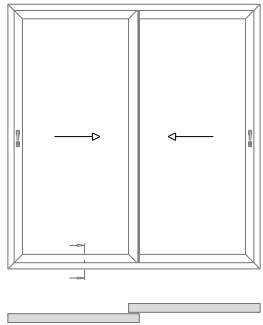

Reinforced interlock Section

EdgeGLIDE+ - Typical Sections

Meeting Profile

EdgeGLIDE+ - Typical Sections

Duo Frame - Cill Options

95mm stub Cill

150mm Cill

EdgeGLIDE+ - Typical Sections

Duo Frame - Cill Options

180mm Cill

EdgeGLIDE+ - Typical Sections

Duo Frame - Level FFL detail

EdgeGLIDE+ - Typical Sections

Tri Frame - Cill Options

EdgeGLIDE+ - Typical Sections

Tri Frame - Level FFI detail