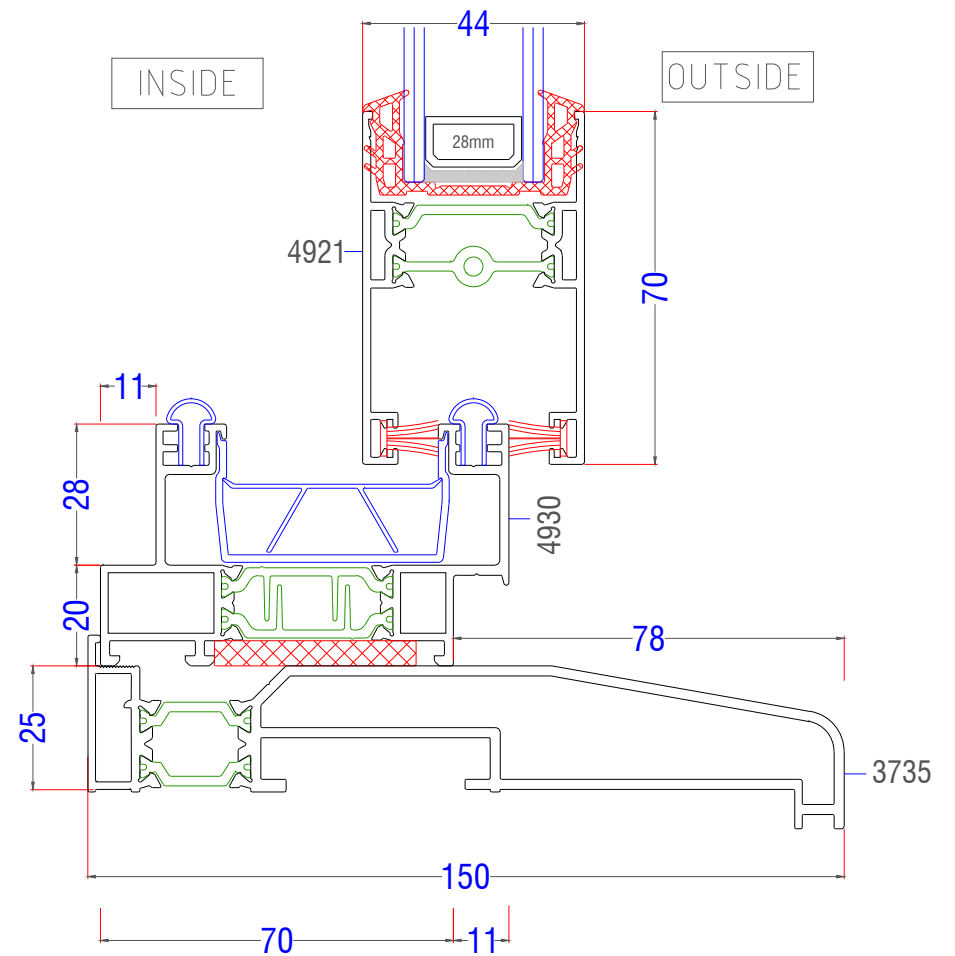

Maximum Panel Height 2600 mm

Maximum Panel Weight 240 kg

THRESHOLD HEIGHT	48 mm	
GLAZING THICKNESS	14 - 36 mm	
GLAZING METHOD	Wrap-Around	
GLAZING	Double or Triple	
SIGHTLINE (TYPICAL)	35 mm	
FRAME DEPTH	2 RAIL	70 mm
FRAME DEPTH	3 RAIL	126 mm

Reinforced interlock Section

EdgeGLIDE+ - Typical Sections

Meeting Profile

EdgeGLIDE+ - Typical Sections

Duo Frame - Cill Options

95mm stub Cill

150mm Cill

EdgeGLIDE+ - Typical Sections

Duo Frame - Cill Options

180mm Cill

EdgeGLIDE+ - Typical Sections

Duo Frame - Level FFL detail

EdgeGLIDE+ - Typical Sections

Tri Frame - Cill Options

EdgeGLIDE+ - Typical Sections

Tri Frame - Level FFI detail