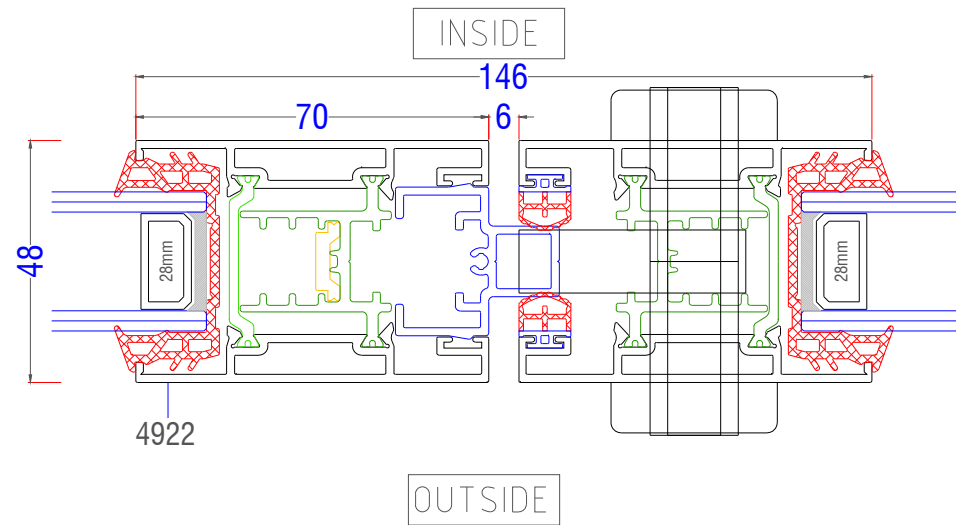

Maximum Panel Height 2600 mm

Maximum Panel Weight 240 kg

THRESHOLD HEIGHT	48 mm	
GLAZING THICKNESS	14 - 36 mm	
GLAZING METHOD	Wrap-Around	
GLAZING	Double or Triple	
SIGHTLINE (TYPICAL)	35 mm	
FRAME DEPTH	2 RAIL	70 mm
FRAME DEPTH	3 RAIL	126 mm

EdgeGLIDE+ - Typical Sections

Duo Frame - Locking Jamb

EdgeGLIDE+ - Typical Sections

Tri Frame - Locking Jamb

EdgeGLIDE+ - Typical Sections

Duo Frame - Sliding Panel Threshold

EdgeGLIDE+ - Typical Sections

Tri Frame - Sliding Panel Threshold

EdgeGLIDE+ - Typical Sections

Duo Frame - Sliding Panel Head

EdgeGLIDE+ - Typical Sections

Tri Frame - Sliding Panel Head

EdgeGLIDE+ - Typical Sections

Interlock - Standard

EdgeGLIDE+ - Typical Sections

Interlock Reinforced

Reinforced interlock Section

EdgeGLIDE+ - Typical Sections

Meeting Profile

EdgeGLIDE+ - Typical Sections

Duo Frame - Cill Options

95mm stub Cill

150mm Cill

EdgeGLIDE+ - Typical Sections