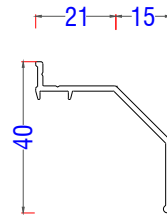

- 1.0 Typical Elevations
- 2.0 Standard Profiles
- 3.0 Typical Sections
 - 3.1 Duo Frame - Locking Jamb
 - 3.2 Tri Frame - Locking Jamb
 - 3.3 Duo Frame - Sliding Panel Threshold
 - 3.4 Tri Frame - Fixed Panel Threshold
 - 3.5 Tri Frame - Sliding Panel Threshold
 - 3.6 Duo Frame - Sliding Panel Head
 - 3.7 Tri Frame - Sliding Panel Head
 - 3.8 Interlocks
 - 3.8a Standard
 - 3.8b Reinforced
 - 3.9 Meeting Section
 - 3.10 Duo Frame - Cill Options
 - 3.11 Tri Frame - Cill Options
 - 3.12 Frame Extenders & Trickle Vent

4930 - Duo Frame - Track

4940 - Tri Fame - Track

4922- Lateral Sash Profile

4925-01- Shallow Interlock

4926-01- Reinforced Interlock

4921 - Top / Bearing Sash Profile

770229 - Frame Extension Add On 35mm

4259 - Interlock Seam Profile (4256)

4910- Drip nose

4927-01- Reinforced Interlock

EdgeGLIDE+ - Profiles

3836 - Stub Cill 90mm

3735 - Drop Nose Cill 150mm

P-00-520 - Z-Profile

3837 - Drop Nose Cill 180mm

3838 - Drop Nose Cill 230mm