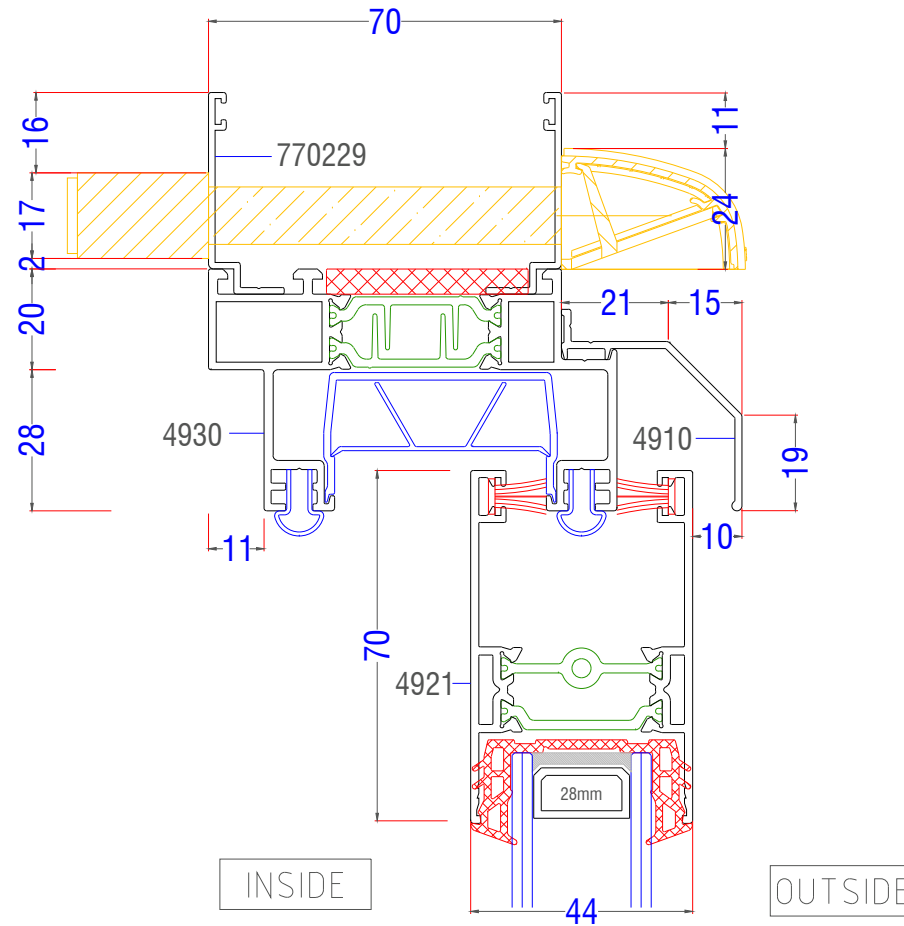

EdgeGLIDE+ - Typical Sections

Duo Frame - Add On with Trickle Vent