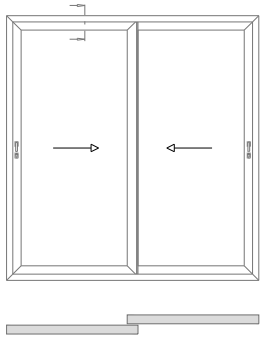

EdgeGLIDE+ - Typical Sections

Duo Frame - Add On with Trickle Vent