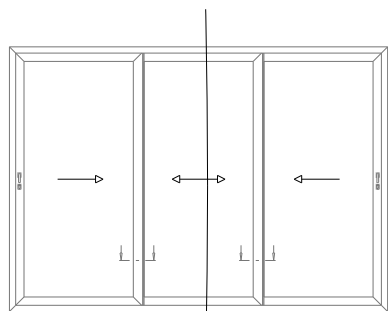

EdgeGLIDE+ - Typical Sections

Duo Frame - Sliding Panel Head

EdgeGLIDE+ - Typical Sections

Tri Frame - Sliding Panel Head

EdgeGLIDE+ - Typical Sections

Interlock - Standard

EdgeGLIDE+ - Typical Sections

Interlock Reinforced

Reinforced interlock Section

EdgeGLIDE+ - Typical Sections

Meeting Profile

EdgeGLIDE+ - Typical Sections

Duo Frame - Cill Options

95mm stub Cill

150mm Cill

EdgeGLIDE+ - Typical Sections