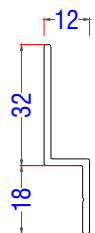

4930 - Duo Frame - Track

4940 - Tri Fame - Track

4922- Lateral Sash Profile

4925-01- Shallow Interlock

4926-01- Reinforced Interlock

4921 - Top / Bearing Sash Profile

770229 - Frame Extension Add On 35mm

4259 - Interlock Seam Profile (4256)

4910- Drip nose

4927-01- Reinforced Interlock

EdgeGLIDE+ - Profiles

3836 - Stub Cill 90mm

3735 - Drop Nose Cill 150mm

P-00-520 - Z-Profile

3837 - Drop Nose Cill 180mm

3838 - Drop Nose Cill 230mm

EdgeGLIDE+ - Typical Sections

Duo Frame - Locking Jamb

EdgeGLIDE+ - Typical Sections

Tri Frame - Locking Jamb

EdgeGLIDE+ - Typical Sections

Duo Frame - Sliding Panel Threshold

EdgeGLIDE+ - Typical Sections

Tri Frame - Sliding Panel Threshold