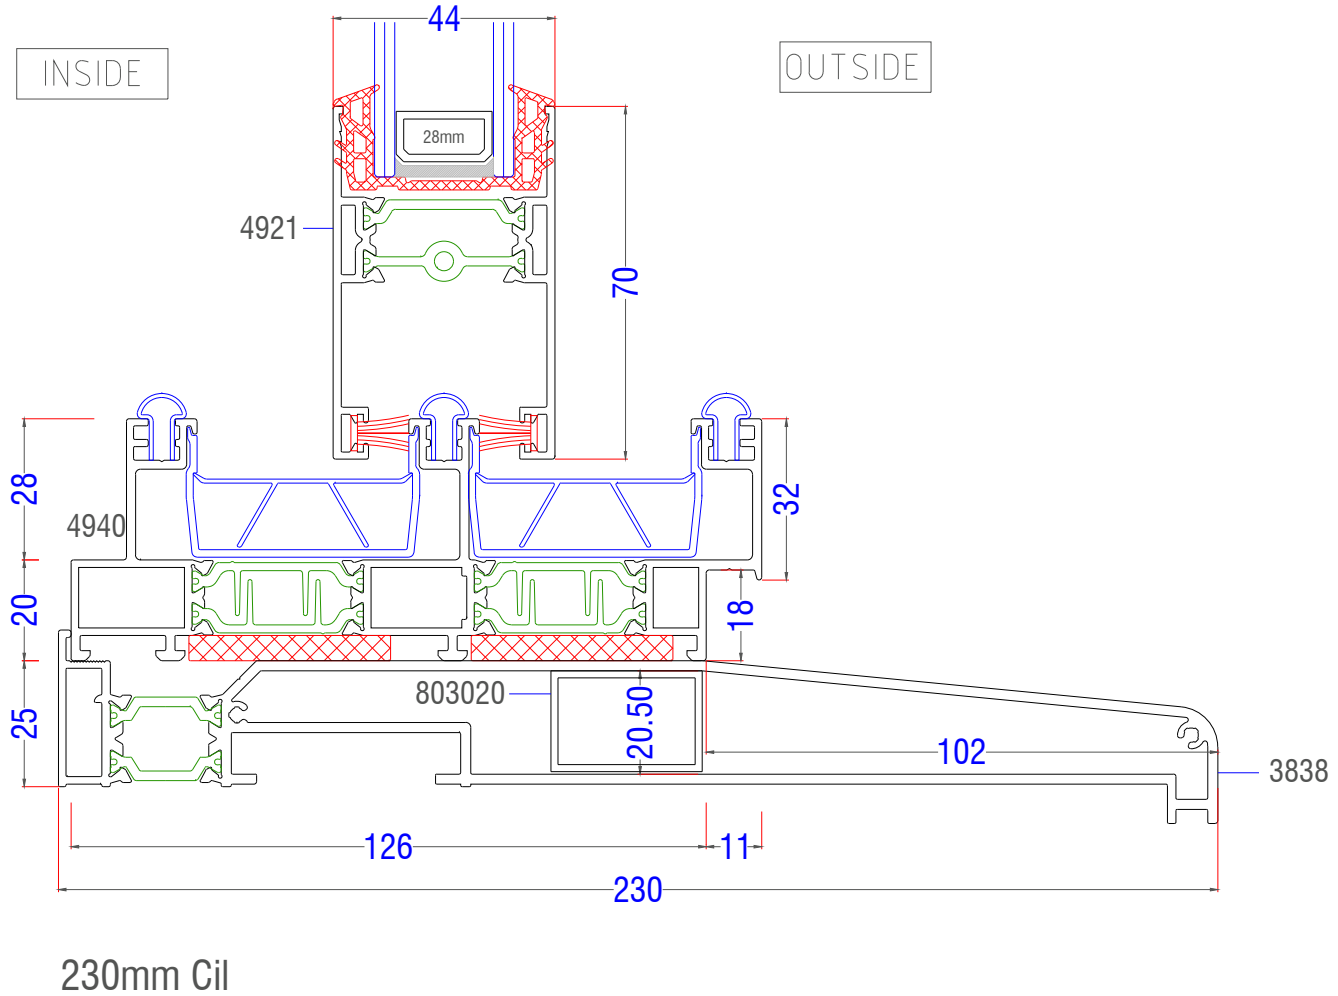

Maximum Panel Height 2600 mm

Maximum Panel Weight 240 kg

THRESHOLD HEIGHT	48 mm	
GLAZING THICKNESS	14 - 36 mm	
GLAZING METHOD	Wrap-Around	
GLAZING	Double or Triple	
SIGHTLINE (TYPICAL)	35 mm	
FRAME DEPTH	2 RAIL	70 mm
FRAME DEPTH	3 RAIL	126 mm

Reinforced interlock Section

EdgeGLIDE+ - Typical Sections

Meeting Profile

EdgeGLIDE+ - Typical Sections

Duo Frame - Cill Options

95mm stub Cill

150mm Cill

EdgeGLIDE+ - Typical Sections

Duo Frame - Cill Options

180mm Cill

EdgeGLIDE+ - Typical Sections

Duo Frame - Level FFL detail

EdgeGLIDE+ - Typical Sections

Tri Frame - Cill Options

EdgeGLIDE+ - Typical Sections

Tri Frame - Level FFI detail