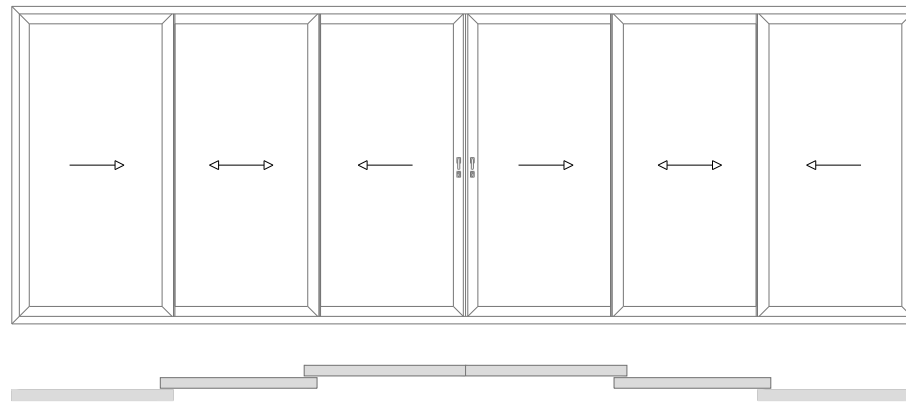

- 1.0 Typical Elevations
- 2.0 Standard Profiles
- 3.0 Typical Sections
 - 3.1 Duo Frame - Locking Jamb
 - 3.2 Tri Frame - Locking Jamb
 - 3.3 Duo Frame - Sliding Panel Threshold
 - 3.4 Tri Frame - Fixed Panel Threshold
 - 3.5 Tri Frame - Sliding Panel Threshold
 - 3.6 Duo Frame - Sliding Panel Head
 - 3.7 Tri Frame - Sliding Panel Head
 - 3.8 Interlocks
 - 3.8a Standard
 - 3.8b Reinforced
 - 3.9 Meeting Section
 - 3.10 Duo Frame - Cill Options
 - 3.11 Tri Frame - Cill Options
 - 3.12 Frame Extenders & Trickle Vent

EdgeGLIDE+ - Contents

DUAL TRACK
APPLICABLE FOR IN-LINE SLIDING

DUO RAIL
X X

DUO RAIL
X X X X

TRIPLE TRACK
APPLICABLE FOR IN-LINE SLIDING

TRI RAIL
X X X

TRI RAIL
X X X X X X

EdgeGLIDE+ - Profiles