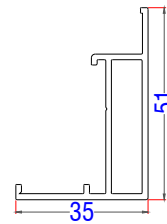

Maximum Panel Height 2600 mm

Maximum Panel Weight 240 kg

THRESHOLD HEIGHT	48 mm	
GLAZING THICKNESS	14 - 36 mm	
GLAZING METHOD	Wrap-Around	
GLAZING	Double or Triple	
SIGHTLINE (TYPICAL)	35 mm	
FRAME DEPTH	2 RAIL	70 mm
FRAME DEPTH	3 RAIL	126 mm

- 1.0 Typical Elevations
- 2.0 Standard Profiles
- 3.0 Typical Sections
 - 3.1 Duo Frame - Locking Jamb
 - 3.2 Tri Frame - Locking Jamb
 - 3.3 Duo Frame - Sliding Panel Threshold
 - 3.4 Tri Frame - Fixed Panel Threshold
 - 3.5 Tri Frame - Sliding Panel Threshold
 - 3.6 Duo Frame - Sliding Panel Head
 - 3.7 Tri Frame - Sliding Panel Head
 - 3.8 Interlocks
 - 3.8a Standard
 - 3.8b Reinforced
 - 3.9 Meeting Section
 - 3.10 Duo Frame - Cill Options
 - 3.11 Tri Frame - Cill Options
 - 3.12 Frame Extenders & Trickle Vent

EdgeGLIDE+ - Contents

DUAL TRACK
APPLICABLE FOR IN-LINE SLIDING

DUO RAIL
X X

DUO RAIL
X X X X

TRIPLE TRACK
APPLICABLE FOR IN-LINE SLIDING

TRI RAIL
X X X

TRI RAIL
X X X X X X

EdgeGLIDE+ - Profiles

4930 - Duo Frame - Track

4940 - Tri Fame - Track

4922- Lateral Sash Profile

4925-01- Shallow Interlock

4926-01- Reinforced Interlock

4921 - Top / Bearing Sash Profile

770229 - Frame Extension Add On 35mm

4259 - Interlock Seam Profile (4256)