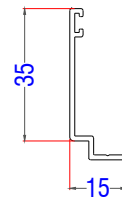

- 1.0 Typical Elevations
- 2.0 Standard Profiles
- 3.0 Typical Sections
 - 3.1 Duo Frame - Locking Jamb
 - 3.2 Tri Frame - Locking Jamb
 - 3.3 Duo Frame - Sliding Panel Threshold
 - 3.4 Tri Frame - Fixed Panel Threshold
 - 3.5 Tri Frame - Sliding Panel Threshold
 - 3.6 Duo Frame - Sliding Panel Head
 - 3.7 Tri Frame - Sliding Panel Head
 - 3.8 Interlocks
 - 3.8a Standard
 - 3.8b Reinforced
 - 3.9 Meeting Section
 - 3.10 Duo Frame - Cill Options
 - 3.11 Tri Frame - Cill Options
 - 3.12 Frame Extenders & Trickle Vent

4930 - Duo Frame - Track

4940 - Tri Fame - Track

4922- Lateral Sash Profile

4925-01- Shallow Interlock

4926-01- Reinforced Interlock

4921 - Top / Bearing Sash Profile

770229 - Frame Extension Add On 35mm

4259 - Interlock Seam Profile (4256)

4910- Drip nose

4927-01- Reinforced Interlock

EdgeGLIDE+ - Profiles

3836 - Stub Cill 90mm

3735 - Drop Nose Cill 150mm

P-00-520 - Z-Profile

3837 - Drop Nose Cill 180mm

3838 - Drop Nose Cill 230mm