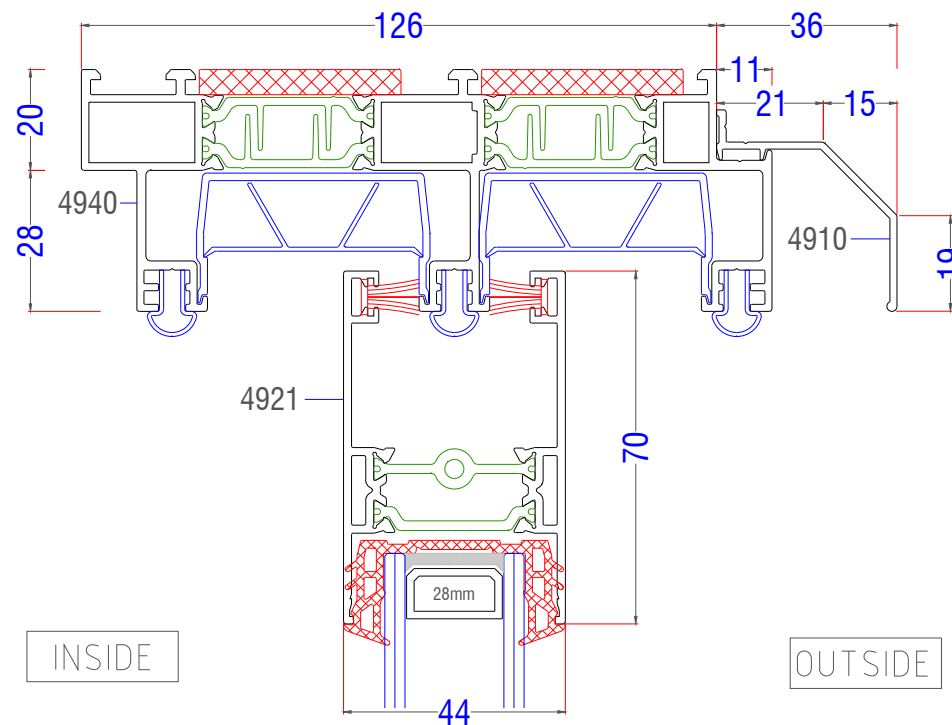

EdgeGLIDE+ - Typical Sections

Tri Frame - Sliding Panel Head