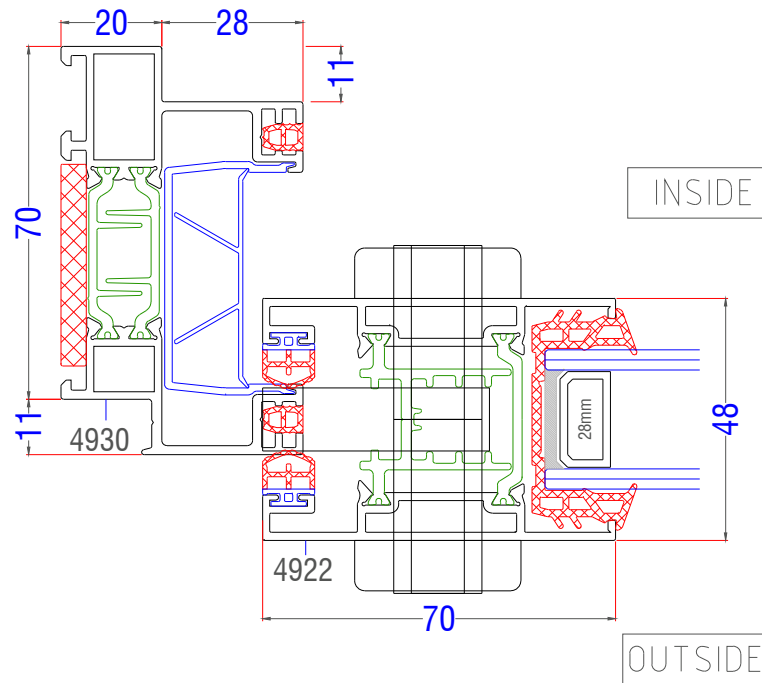

Maximum Panel Height 2600 mm

Maximum Panel Weight 240 kg

THRESHOLD HEIGHT	48 mm	
GLAZING THICKNESS	14 - 36 mm	
GLAZING METHOD	Wrap-Around	
GLAZING	Double or Triple	
SIGHTLINE (TYPICAL)	35 mm	
FRAME DEPTH	2 RAIL	70 mm
FRAME DEPTH	3 RAIL	126 mm

4930 - Duo Frame - Track

4940 - Tri Fame - Track

4922- Lateral Sash Profile

4925-01- Shallow Interlock

4926-01- Reinforced Interlock

4921 - Top / Bearing Sash Profile

770229 - Frame Extension Add On 35mm

4259 - Interlock Seam Profile (4256)

4910- Drip nose

4927-01- Reinforced Interlock

EdgeGLIDE+ - Profiles

3836 - Stub Cill 90mm

3735 - Drop Nose Cill 150mm

P-00-520 - Z-Profile

3837 - Drop Nose Cill 180mm

3838 - Drop Nose Cill 230mm

EdgeGLIDE+ - Typical Sections

Duo Frame - Locking Jamb

EdgeGLIDE+ - Typical Sections

Tri Frame - Locking Jamb

EdgeGLIDE+ - Typical Sections

Duo Frame - Sliding Panel Threshold

EdgeGLIDE+ - Typical Sections

Tri Frame - Sliding Panel Threshold