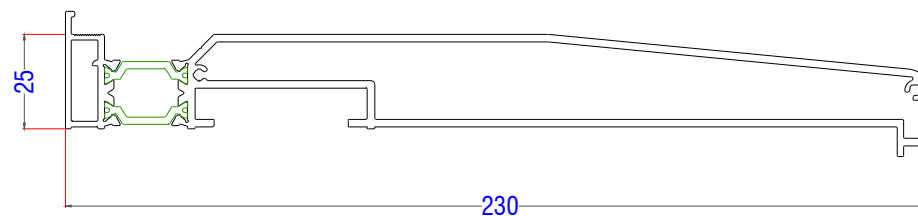

4930 - Duo Frame - Track

4940 - Tri Fame - Track

4922- Lateral Sash Profile

4925-01- Shallow Interlock

4926-01- Reinforced Interlock

4921 - Top / Bearing Sash Profile

770229 - Frame Extension Add On 35mm

4259 - Interlock Seam Profile (4256)

4910- Drip nose

4927-01- Reinforced Interlock

EdgeGLIDE+ - Profiles

3836 - Stub Cill 90mm

3735 - Drop Nose Cill 150mm

P-00-520 - Z-Profile

3837 - Drop Nose Cill 180mm

3838 - Drop Nose Cill 230mm

EdgeGLIDE+ - Typical Sections

Duo Frame - Locking Jamb

EdgeGLIDE+ - Typical Sections

Tri Frame - Locking Jamb

EdgeGLIDE+ - Typical Sections

Duo Frame - Sliding Panel Threshold

EdgeGLIDE+ - Typical Sections

Tri Frame - Sliding Panel Threshold