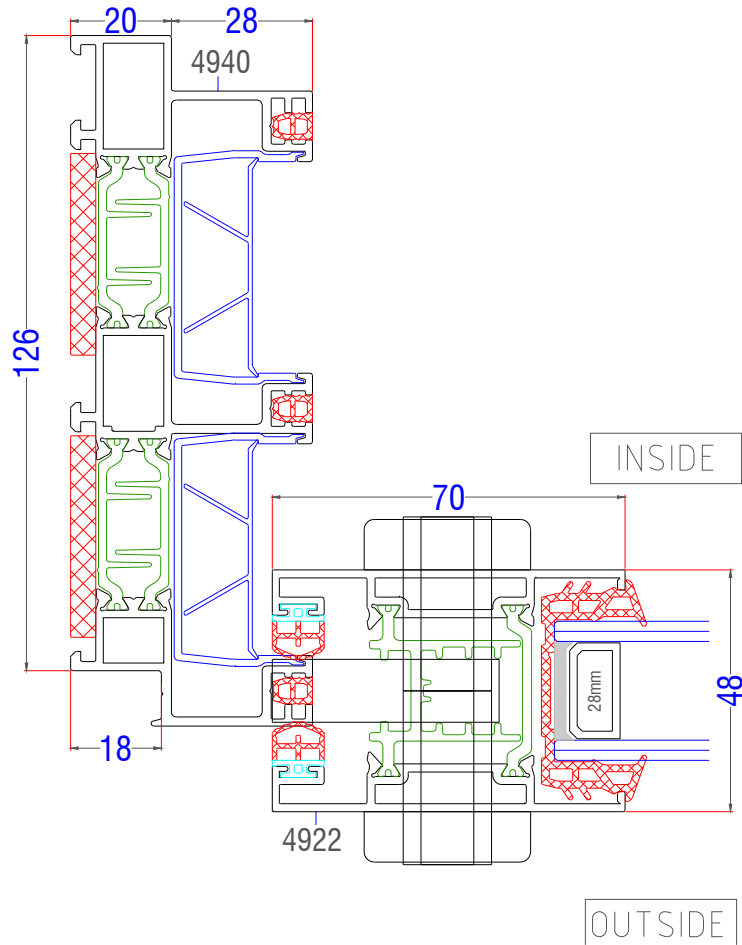

Maximum Panel Height 2600 mm

Maximum Panel Weight 240 kg

THRESHOLD HEIGHT	48 mm	
GLAZING THICKNESS	14 - 36 mm	
GLAZING METHOD	Wrap-Around	
GLAZING	Double or Triple	
SIGHTLINE (TYPICAL)	35 mm	
FRAME DEPTH	2 RAIL	70 mm
FRAME DEPTH	3 RAIL	126 mm

4930 - Duo Frame - Track

4940 - Tri Fame - Track

4922- Lateral Sash Profile

4925-01- Shallow Interlock

4926-01- Reinforced Interlock

4921 - Top / Bearing Sash Profile

770229 - Frame Extension Add On 35mm

4259 - Interlock Seam Profile (4256)

4910- Drip nose

4927-01- Reinforced Interlock

EdgeGLIDE+ - Profiles

3836 - Stub Cill 90mm

3735 - Drop Nose Cill 150mm

P-00-520 - Z-Profile

3837 - Drop Nose Cill 180mm

3838 - Drop Nose Cill 230mm

EdgeGLIDE+ - Typical Sections

Duo Frame - Locking Jamb

EdgeGLIDE+ - Typical Sections

Tri Frame - Locking Jamb

EdgeGLIDE+ - Typical Sections

Duo Frame - Sliding Panel Threshold

EdgeGLIDE+ - Typical Sections

Tri Frame - Sliding Panel Threshold