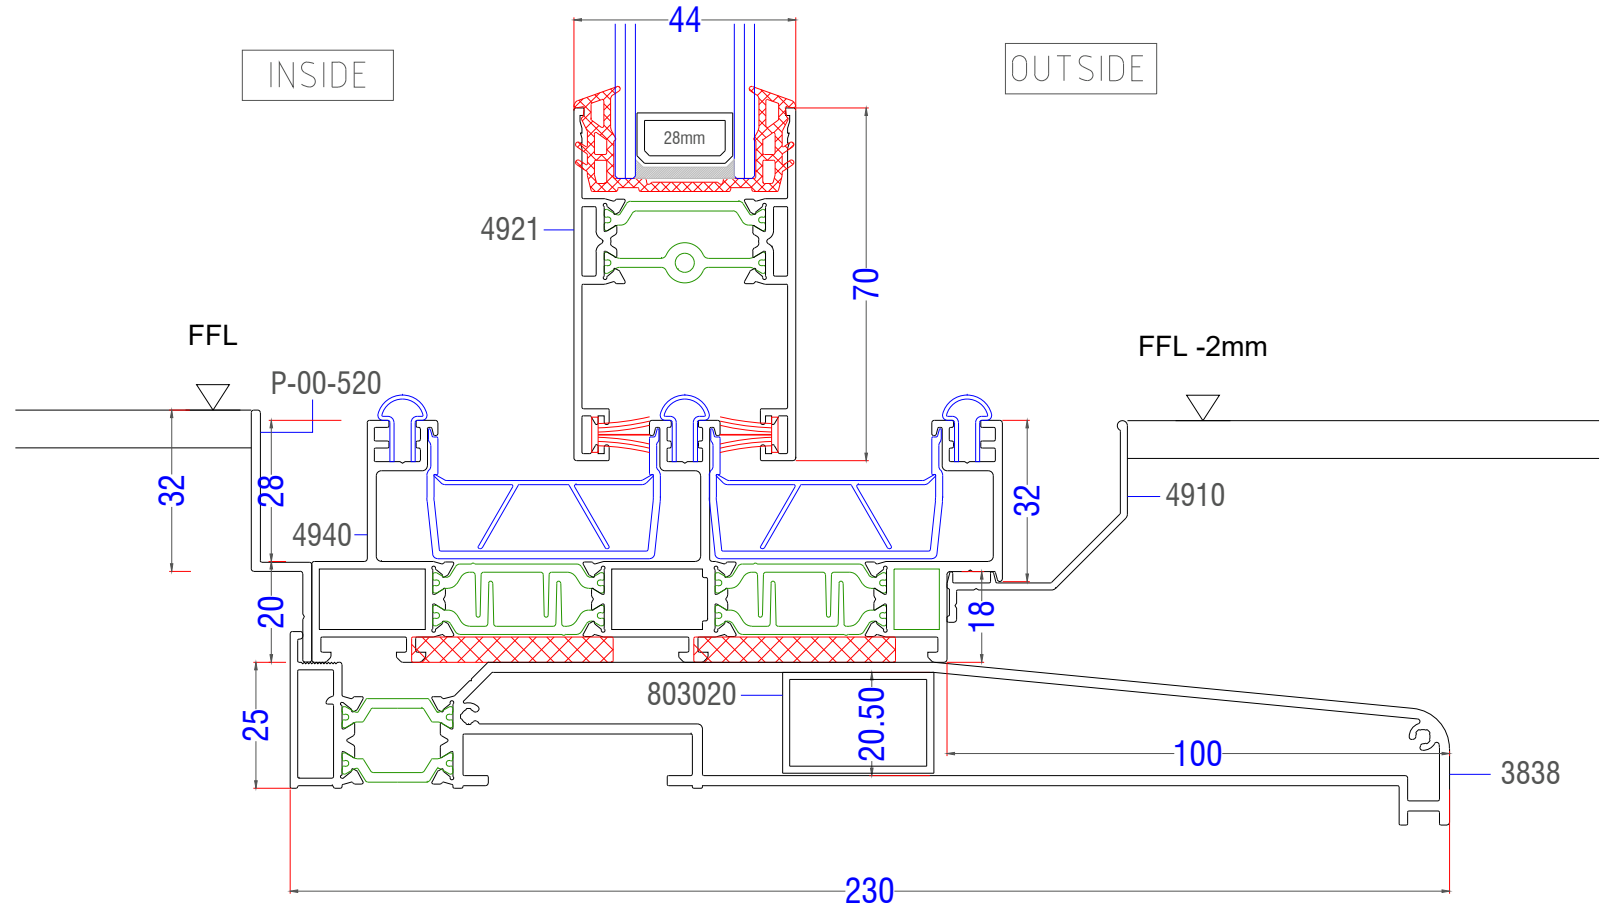

Reinforced interlock Section

EdgeGLIDE+ - Typical Sections

Meeting Profile

EdgeGLIDE+ - Typical Sections

Duo Frame - Cill Options

95mm stub Cill

150mm Cill

EdgeGLIDE+ - Typical Sections

Duo Frame - Cill Options

180mm Cill

EdgeGLIDE+ - Typical Sections

Duo Frame - Level FFL detail

EdgeGLIDE+ - Typical Sections

Tri Frame - Cill Options

EdgeGLIDE+ - Typical Sections

Tri Frame - Level FFI detail