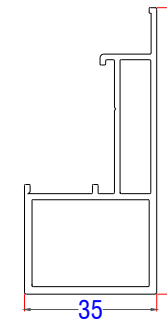

Maximum Panel Height 2600 mm

Maximum Panel Weight 240 kg

THRESHOLD HEIGHT	48 mm	
GLAZING THICKNESS	14 - 36 mm	
GLAZING METHOD	Wrap-Around	
GLAZING	Double or Triple	
SIGHTLINE (TYPICAL)	35 mm	
FRAME DEPTH	2 RAIL	70 mm
FRAME DEPTH	3 RAIL	126 mm

- 1.0 Typical Elevations
- 2.0 Standard Profiles
- 3.0 Typical Sections
 - 3.1 Duo Frame - Locking Jamb
 - 3.2 Tri Frame - Locking Jamb
 - 3.3 Duo Frame - Sliding Panel Threshold
 - 3.4 Tri Frame - Fixed Panel Threshold
 - 3.5 Tri Frame - Sliding Panel Threshold
 - 3.6 Duo Frame - Sliding Panel Head
 - 3.7 Tri Frame - Sliding Panel Head
 - 3.8 Interlocks
 - 3.8a Standard
 - 3.8b Reinforced
 - 3.9 Meeting Section
 - 3.10 Duo Frame - Cill Options
 - 3.11 Tri Frame - Cill Options
 - 3.12 Frame Extenders & Trickle Vent

4930 - Duo Frame - Track

4940 - Tri Fame - Track

4922- Lateral Sash Profile

4925-01- Shallow Interlock

4926-01- Reinforced Interlock

4921 - Top / Bearing Sash Profile

770229 - Frame Extension Add On 35mm

4259 - Interlock Seam Profile (4256)