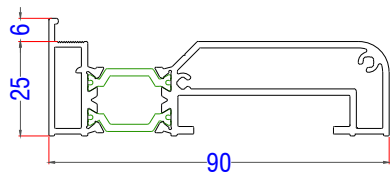

EdgeGLIDE+ - Profiles

3836 - Stub Cill 90mm