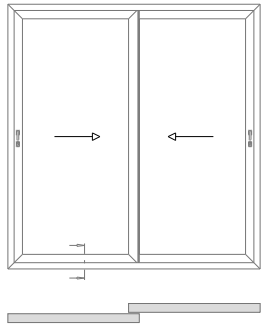

Reinforced interlock Section

EdgeGLIDE+ - Typical Sections

Meeting Profile

EdgeGLIDE+ - Typical Sections

Duo Frame - Cill Options

95mm stub Cill

150mm Cill

EdgeGLIDE+ - Typical Sections

Duo Frame - Cill Options

180mm Cill

EdgeGLIDE+ - Typical Sections

Duo Frame - Level FFL detail

EdgeGLIDE+ - Typical Sections

Tri Frame - Cill Options

EdgeGLIDE+ - Typical Sections

Tri Frame - Level FFI detail