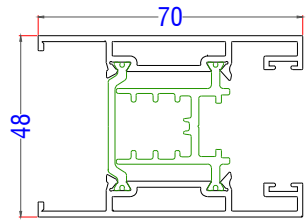

Maximum Panel Height 2600 mm

Maximum Panel Weight 240 kg

THRESHOLD HEIGHT	48 mm	
GLAZING THICKNESS	14 - 36 mm	
GLAZING METHOD	Wrap-Around	
GLAZING	Double or Triple	
SIGHTLINE (TYPICAL)	35 mm	
FRAME DEPTH	2 RAIL	70 mm
FRAME DEPTH	3 RAIL	126 mm

- 1.0 Typical Elevations
- 2.0 Standard Profiles
- 3.0 Typical Sections
 - 3.1 Duo Frame - Locking Jamb
 - 3.2 Tri Frame - Locking Jamb
 - 3.3 Duo Frame - Sliding Panel Threshold
 - 3.4 Tri Frame - Fixed Panel Threshold
 - 3.5 Tri Frame - Sliding Panel Threshold
 - 3.6 Duo Frame - Sliding Panel Head
 - 3.7 Tri Frame - Sliding Panel Head
 - 3.8 Interlocks
 - 3.8a Standard
 - 3.8b Reinforced
 - 3.9 Meeting Section
 - 3.10 Duo Frame - Cill Options
 - 3.11 Tri Frame - Cill Options
 - 3.12 Frame Extenders & Trickle Vent

EdgeGLIDE+ - Contents

DUAL TRACK
APPLICABLE FOR IN-LINE SLIDING

DUO RAIL
X X

DUO RAIL
X X X X

TRIPLE TRACK
APPLICABLE FOR IN-LINE SLIDING

TRI RAIL
X X X

TRI RAIL
X X X X X X

EdgeGLIDE+ - Profiles

4930 - Duo Frame - Track

4940 - Tri Fame - Track

4922- Lateral Sash Profile

4925-01- Shallow Interlock

4926-01- Reinforced Interlock

4921 - Top / Bearing Sash Profile

770229 - Frame Extension Add On 35mm

4259 - Interlock Seam Profile (4256)