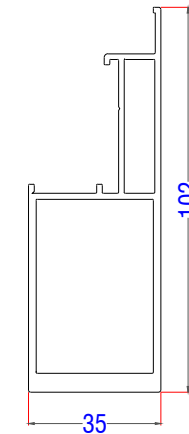

4927-01- Reinforced Interlock