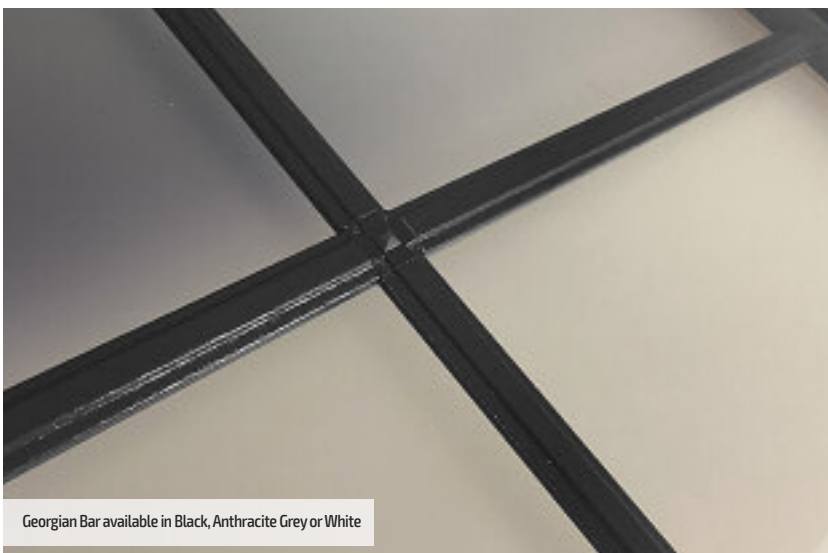

Merion

Grained Traditional Doors

The Merion is available with a complementary glass range designed specifically for this door style

Door Colour: **Black** | Decorative Glass: **Georgian Bar**

Georgian Bar available in **Black, Anthracite Grey or White**