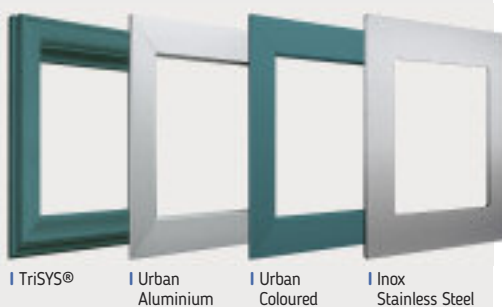

DOORCOLOUR. YOUR CHOICE.

Door Style: Gleneagles
Door Colour: Caribbean Blue
Decorative Glass: Reflections

Composite Construction and GRP Skins

Our industry leading composite door slab has a reinforced GRP skin, manufactured in either a woodgrain finish to replicate timber, or smooth/etched finish to replicate aluminium. The composite door is all about providing kerb appeal, with minimal maintenance requirements. The construction of our door surpasses other alternatives, incorporating an LVL (Laminated Veneer Lumber) subframe to provide the strength and rigidity required for modern homes. The door protects the home from the elements, but will have minimal thermal expansion and contraction rates under extreme temperature variations which is perfectly normal. The PU foam core meanwhile reduces heat loss, providing a high level of thermal performance.

Choice of Glazing Cassettes

As door designs become more diverse, customers need a range of glazing cassette to suit any door in their home. DOORCO supplies the leading TriSYS® 3-Part glazing system from ODL Europe as standard. As an alternative, the high-end Inox cassettes are also popular and provide a stainless steel finish.