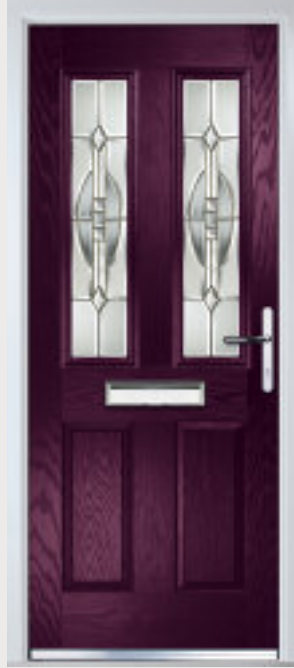

Door Colour: Very Berry
Decorative Glass: Reflections