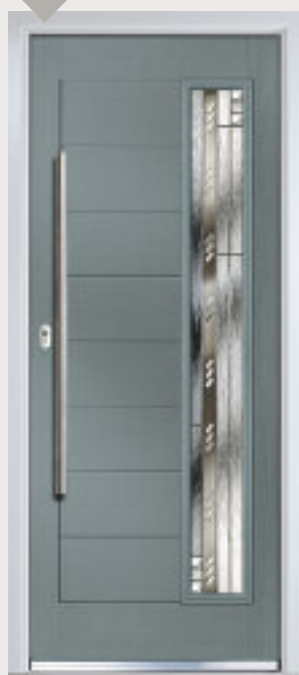

DOORCO
Trending Colours

Irish Oak

Rosewood

Azure

Shadow

Sandstone

Left Option Door Colour: Clay Decorative Glass: Greenwich

Right Option Door Colour: Silver Grey Decorative Glass: Matrix