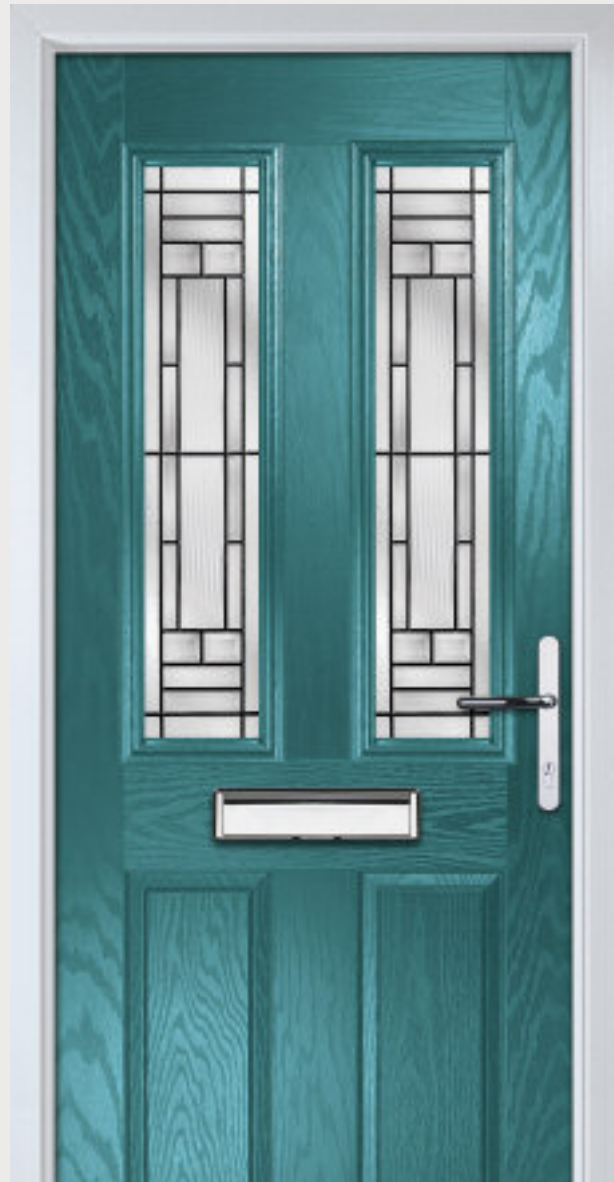

Door Colour: **Stormy Seas**
Decorative Glass: **New Orleans**