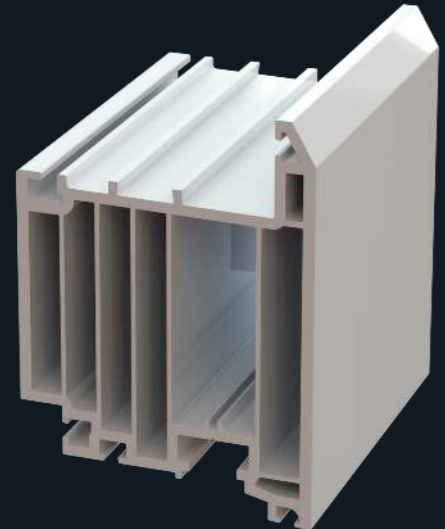

Maximum Performance

The dedicated steel reinforcement chamber ensures optimum security and larger sizes, along with a triple seal gasket option.

Open-out Flush Door Sash

In keeping with the design of the windows and compatible with all frame options, the dedicated flush door sash has a steel reinforcement chamber for larger sizes.