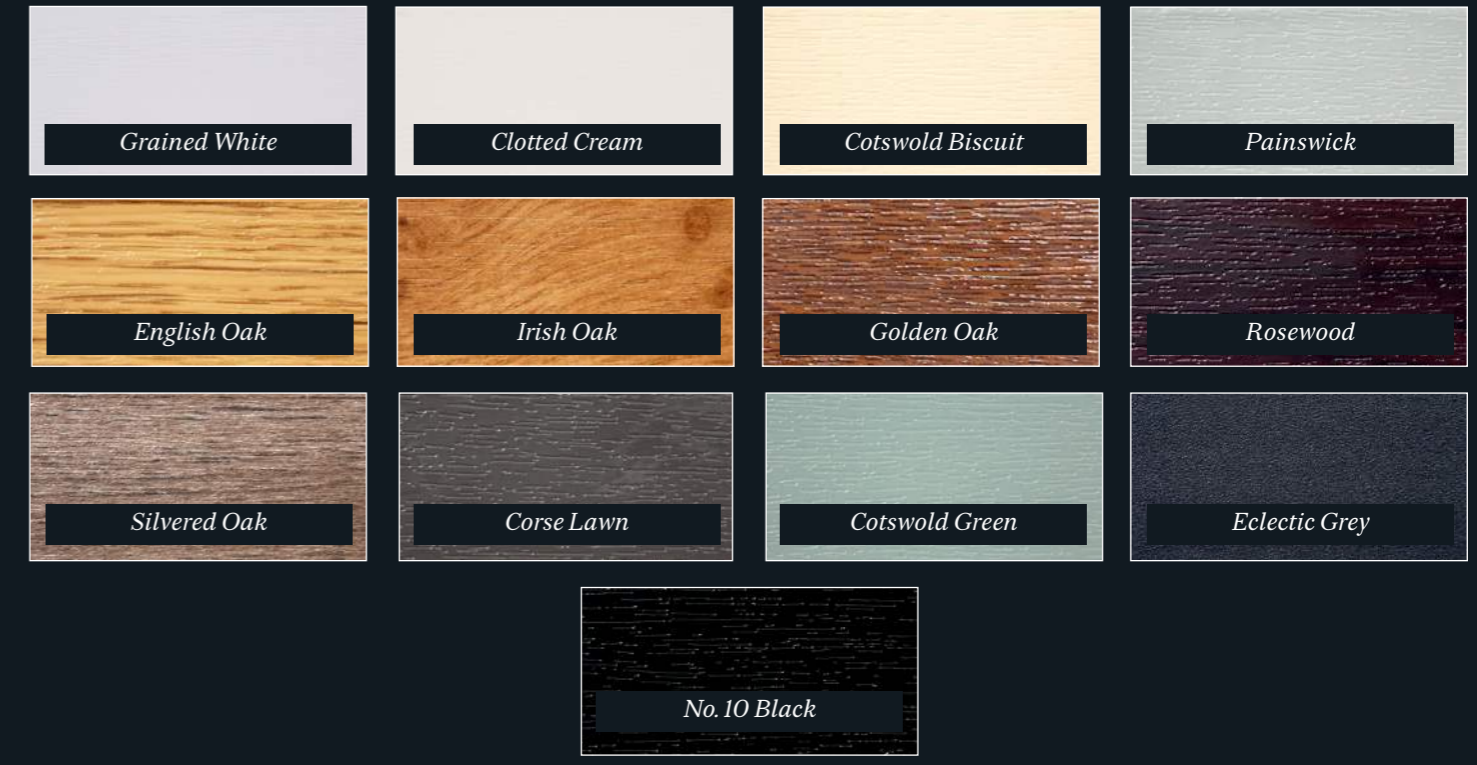

RD

RESIDENCE D

Your Colour Choices

A very diverse colour palette is at your disposal, consisting of an eclectic mix of authentic finishes covering a number of architectural styles. We can offer everything from timeless classics like Grained White to contemporary favourites such as Cotswold Green.

Check the website for up to date colours options per window system- www.residencecollection.co.uk
 Contact us to order a colour brochure - journey@residencecollection.co.uk

Un-Foiled Matt Finish Colour Options - (R7 & R² Only)

Foiled Colour Options

The Residence Collection Open-In Door Colours

	INSIDE COLOUR											
Grained White	Grained White	Clotted Cream	Painswick	English Oak	Irish Oak	Golden Oak	Rosewood	Silvered Oak	Eclectic Grey	Chalk White	Vintage Cream	No. 38 Grey
Clotted Cream												
Clotted Cream												
Cotswold Biscuit												
Painswick												
Cotswold Green												
English Oak												
Irish Oak												
Golden Oak												
Rosewood												
Silvered Oak												
Corse Lawn												
Eclectic Grey												
No.10 Black												
Chalk White												
Vintage Cream												
No. 38 Grey												