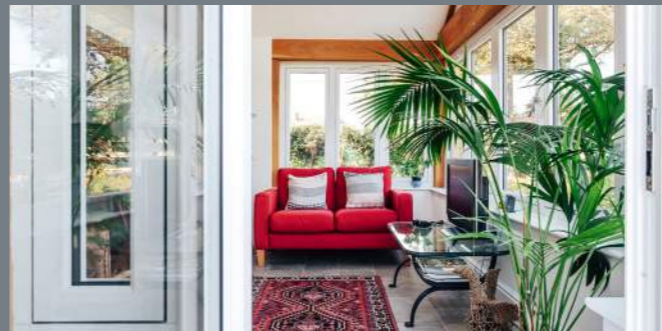

RESIDENCE²
THE BOLD CHOICE.