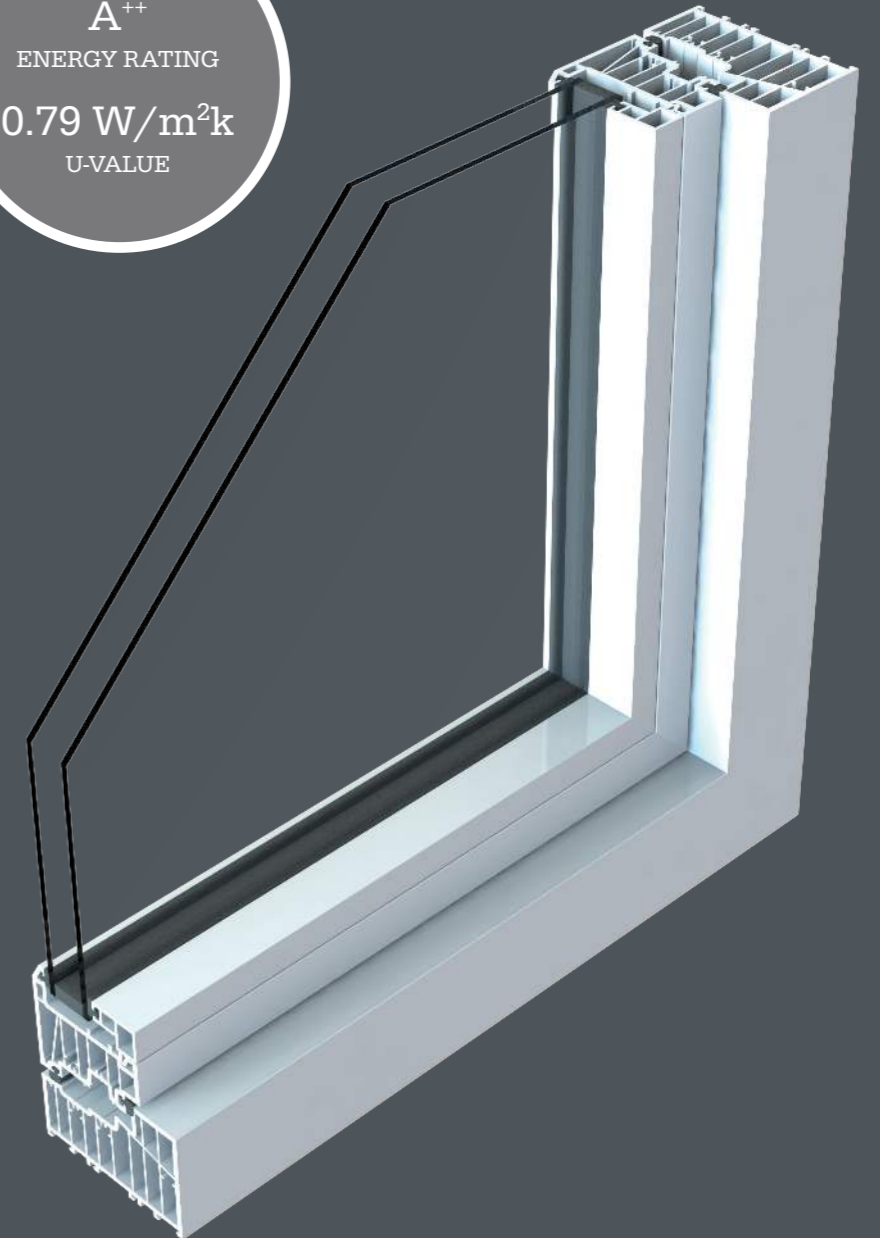

TESTING & SECURITY

R² ACHIEVES ONE OF THE HIGHEST CLASSIFICATIONS ON THE BRITISH STANDARD WEATHER TEST. IT HAS ALSO PASSED ALL SECURITY TESTS, THE GLAZING BEAD IS ALWAYS ON THE INSIDE WHICH CONTRIBUTES TO A HIGHER SECURITY PERFORMANCE.

28MM
DOUBLE GLAZING

44MM
TRIPLE GLAZING

'EASY CLEAN' REBATE AND NIGHT VENT AVAILABLE

INNOVATIVE DESIGN.

EQUAL SIGHT-LINES

R² IS BUILT TO UNQUESTIONABLE MARKET LEADING DESIGN STANDARDS, THIS EFFECTIVE AND HIGH PERFORMANCE SOLUTION OFFERS CLEAN LINES AND ADVANCED FUNCTIONALITY. AN ELEGANTLY FLUSH SASH EXTERIOR AND A UNIQUE SQUARE INTERIOR GIVES RESIDENCE² ITS BOLD AND MODERN APPEARANCE. ALL GLASS SIGHT-LINES ARE PERFECTLY EQUAL PROVIDING SYMMETRY, COMPLEMENTING THE INTERNAL STYLISH SQUARE DETAIL.