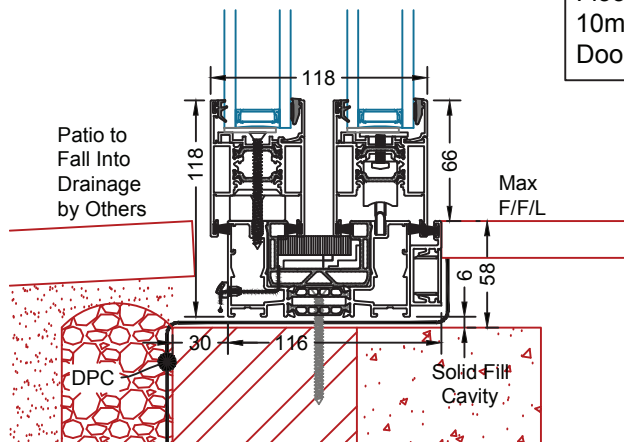

Twin Track on a Sill  
With Internal  
Flush Floor Detail

Twin Track on a Sill  
With Non-Flush  
Internal Floor Detail

Twin Track 190mm Sill  
With Flush Internal Profile All Round

Twin Track  
With Internal  
Flush Floor Detail

Note: All External  
Floor Finishes to be  
10mm Back from  
Door Sash

Twin Track  
With Non-Flush  
Internal Floor Detail

Twin Track  
With Flush Internal Profile All Round

Note: All External Floor Finishes to be 10mm Back from Door Sash