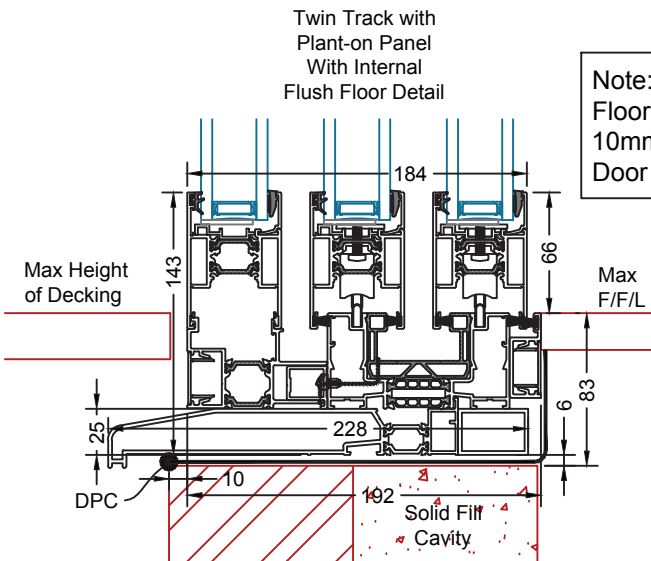

Twin Track on a Sill  
With Internal  
Flush Floor Detail

Twin Track on a Sill  
With Non-Flush  
Internal Floor Detail

Twin Track 190mm Sill  
With Flush Internal Profile All Round

Twin Track  
With Internal  
Flush Floor Detail

Note: All External  
Floor Finishes to be  
10mm Back from  
Door Sash

Twin Track  
With Non-Flush  
Internal Floor Detail

Twin Track  
With Flush Internal Profile All Round

Note: All External Floor Finishes to be 10mm Back from Door Sash