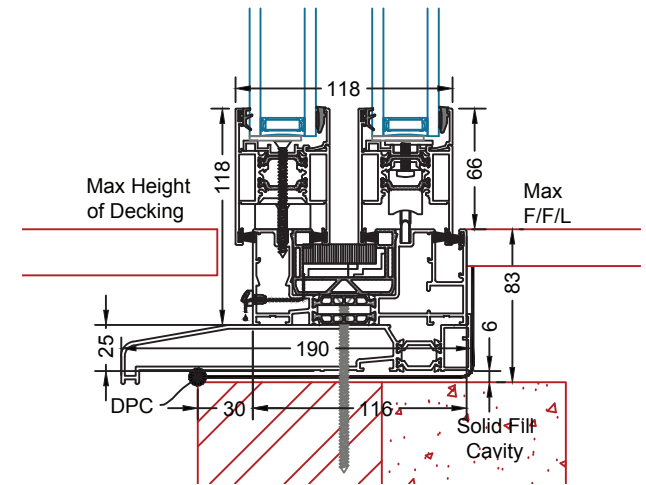

Twin Track on a Sill  
With Internal  
Flush Floor Detail

Twin Track on a Sill  
With Non-Flush  
Internal Floor Detail

Twin Track 190mm Sill  
With Flush Internal Profile All Round

Twin Track  
With Internal  
Flush Floor Detail

Note: All External  
Floor Finishes to be  
10mm Back from  
Door Sash

Twin Track  
With Non-Flush  
Internal Floor Detail

Twin Track  
With Flush Internal Profile All Round

Note: All External Floor Finishes to be 10mm Back from Door Sash