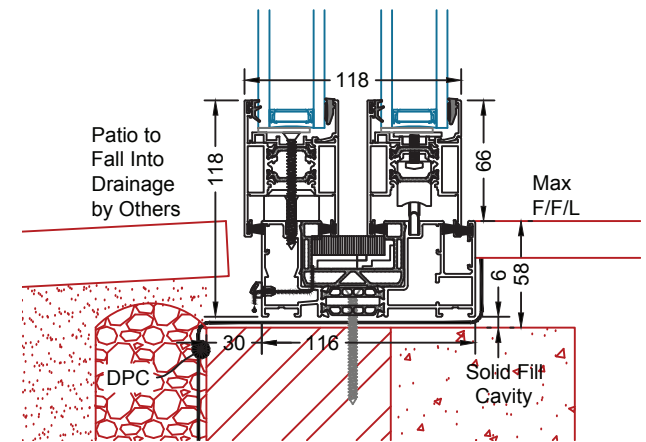

Twin Track on a Sill  
With Internal  
Flush Floor Detail

Twin Track on a Sill  
With Non-Flush  
Internal Floor Detail

Twin Track 190mm Sill  
With Flush Internal Profile All Round

Twin Track  
With Internal  
Flush Floor Detail

Note: All External  
Floor Finishes to be  
10mm Back from  
Door Sash

Twin Track  
With Non-Flush  
Internal Floor Detail

Twin Track  
With Flush Internal Profile All Round

Note: All External Floor Finishes to be 10mm Back from Door Sash