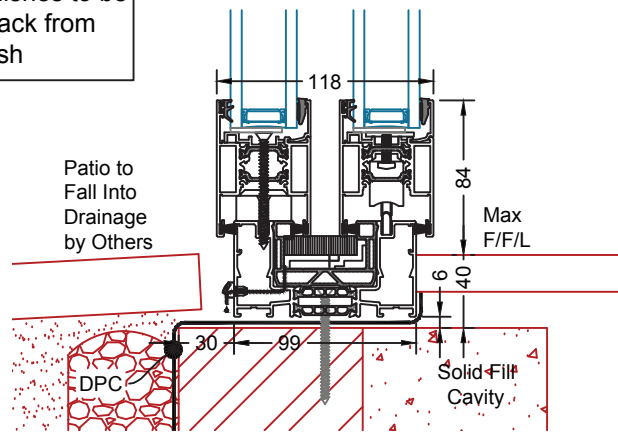

Twin Track on a Sill  
With Internal  
Flush Floor Detail

Twin Track on a Sill  
With Non-Flush  
Internal Floor Detail

Twin Track 190mm Sill  
With Flush Internal Profile All Round

Twin Track  
With Internal  
Flush Floor Detail

Note: All External  
Floor Finishes to be  
10mm Back from  
Door Sash

Twin Track  
With Non-Flush  
Internal Floor Detail

Twin Track  
With Flush Internal Profile All Round

Note: All External Floor Finishes to be 10mm Back from Door Sash