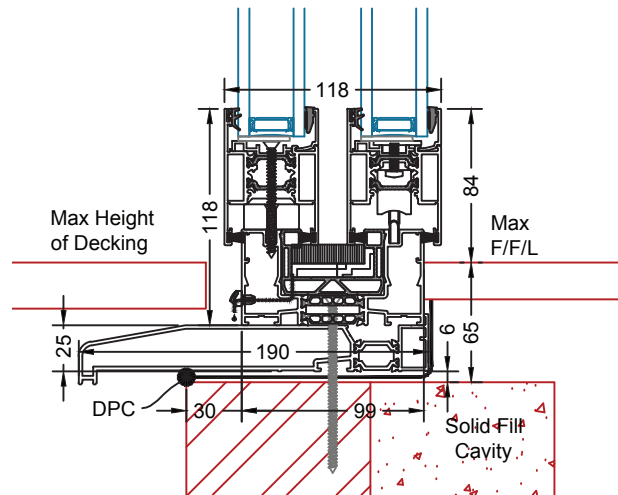

Twin Track on a Sill  
With Internal  
Flush Floor Detail

Twin Track on a Sill  
With Non-Flush  
Internal Floor Detail

Twin Track 190mm Sill  
With Flush Internal Profile All Round

Twin Track  
With Internal  
Flush Floor Detail

Note: All External  
Floor Finishes to be  
10mm Back from  
Door Sash

Twin Track  
With Non-Flush  
Internal Floor Detail

Twin Track  
With Flush Internal Profile All Round

Note: All External Floor Finishes to be 10mm Back from Door Sash