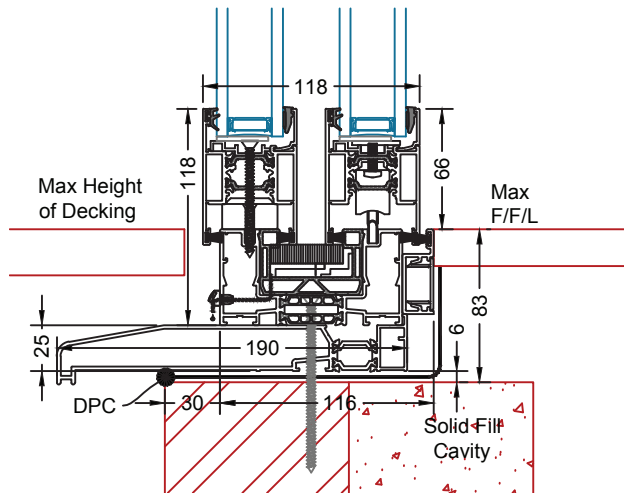

Twin Track on a Sill  
With Internal  
Flush Floor Detail

Twin Track on a Sill  
With Non-Flush  
Internal Floor Detail

Twin Track 190mm Sill  
With Flush Internal Profile All Round

Twin Track  
With Internal  
Flush Floor Detail

Note: All External  
Floor Finishes to be  
10mm Back from  
Door Sash

Twin Track  
With Non-Flush  
Internal Floor Detail

Twin Track  
With Flush Internal Profile All Round

Note: All External Floor Finishes to be 10mm Back from Door Sash