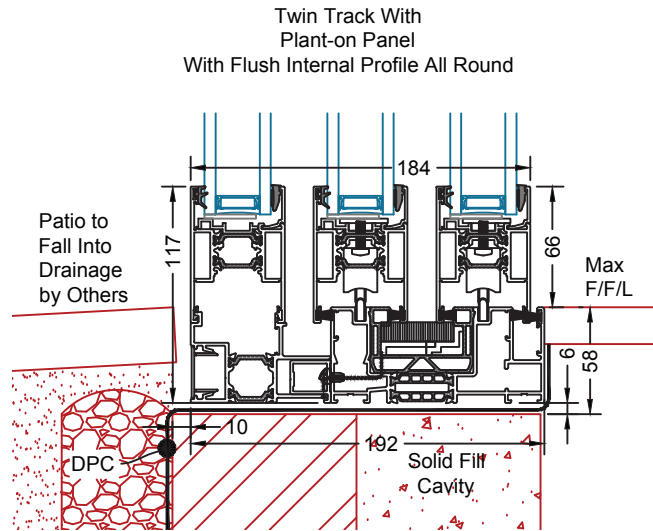

Twin Track on a Sill  
With Internal  
Flush Floor Detail

Twin Track on a Sill  
With Non-Flush  
Internal Floor Detail

Twin Track 190mm Sill  
With Flush Internal Profile All Round

Twin Track  
With Internal  
Flush Floor Detail

Note: All External  
Floor Finishes to be  
10mm Back from  
Door Sash

Twin Track  
With Non-Flush  
Internal Floor Detail

Twin Track  
With Flush Internal Profile All Round

Note: All External Floor Finishes to be 10mm Back from Door Sash