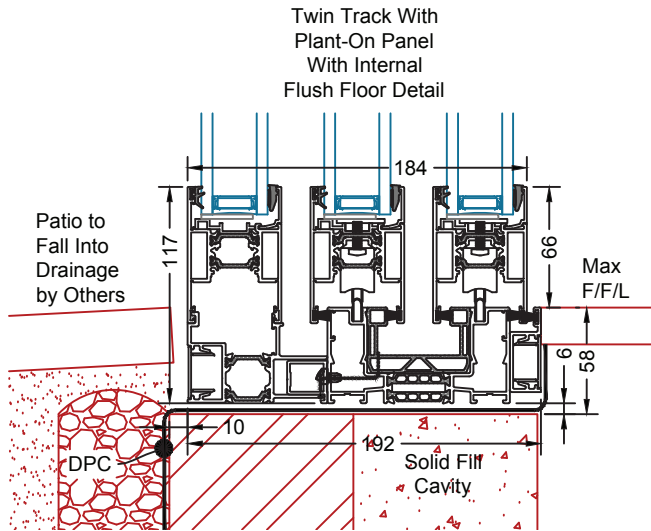

Twin Track on a Sill  
With Internal  
Flush Floor Detail

Twin Track on a Sill  
With Non-Flush  
Internal Floor Detail

Twin Track 190mm Sill  
With Flush Internal Profile All Round

Twin Track  
With Internal  
Flush Floor Detail

Note: All External  
Floor Finishes to be  
10mm Back from  
Door Sash

Twin Track  
With Non-Flush  
Internal Floor Detail

Twin Track  
With Flush Internal Profile All Round

Note: All External Floor Finishes to be 10mm Back from Door Sash