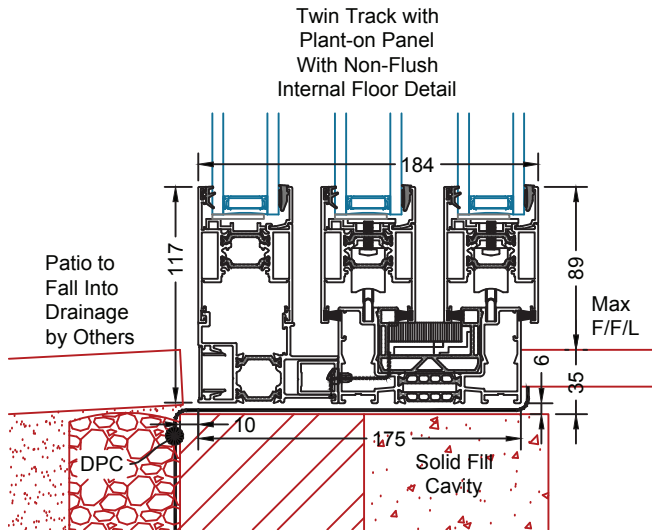

Twin Track on a Sill  
With Internal  
Flush Floor Detail

Twin Track on a Sill  
With Non-Flush  
Internal Floor Detail

Twin Track 190mm Sill  
With Flush Internal Profile All Round

Twin Track  
With Internal  
Flush Floor Detail

Note: All External  
Floor Finishes to be  
10mm Back from  
Door Sash

Twin Track  
With Non-Flush  
Internal Floor Detail

Twin Track  
With Flush Internal Profile All Round

Note: All External Floor Finishes to be 10mm Back from Door Sash